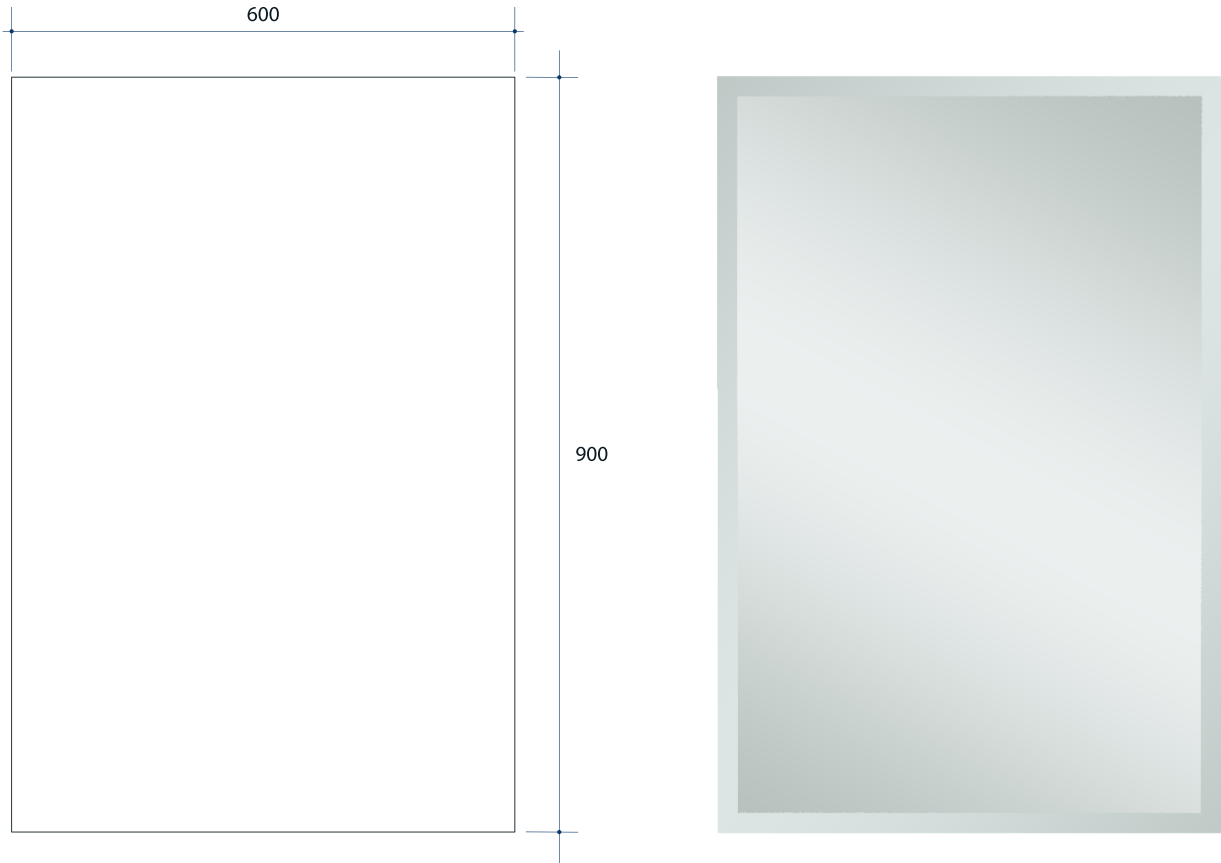

Montana Rectangle 25mm Bevel Edge Mirror

Note: All dimensions are in millimetres (mm)

Stock Code	Size (mm)	Shape	Edge
MS6090GT	600 x 900 x 5	Rectangle	25mm Bevel

Mirrors will need to be installed in accordance with the Installation Guide. Ablaze does not take responsibility for incorrect installation of these mirrors.