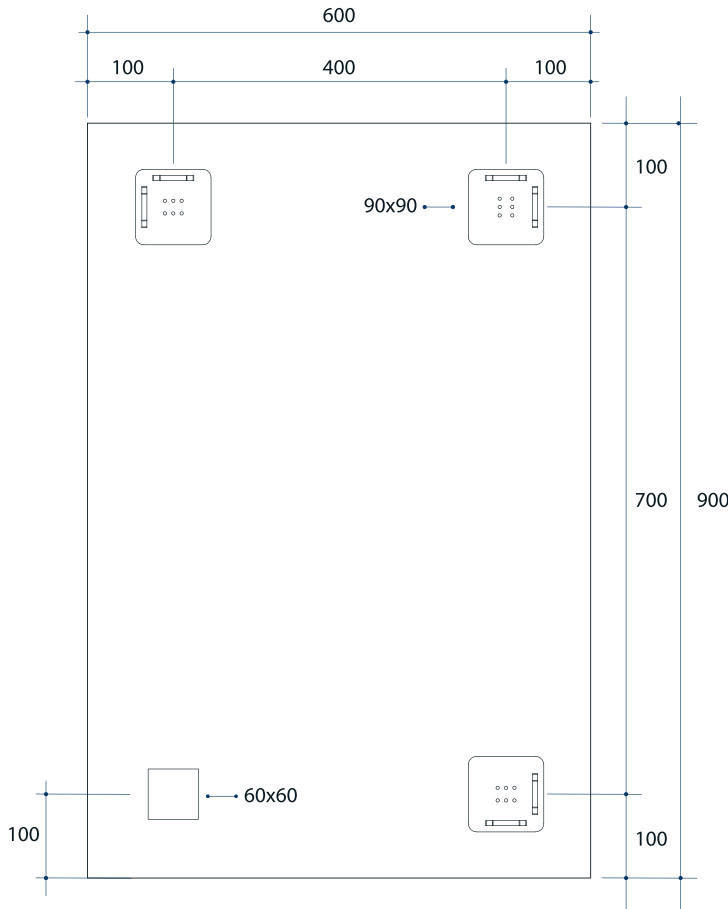

Montana Rectangle 25mm Bevel Edge Mirror

Note: All dimensions are in millimetres (mm)

Stock Code	Size (mm)	Shape	Edge
MS6090HN	600 x 900 x 11	Rectangle	25mm Bevel

Please note: Bracket location may vary +/- 5mm. DO NOT pre-drill holes for mounts before confirming exact locations on your mirror. Measurements and diagrams are to be used as a guide only.

Mirrors will need to be installed in accordance with the Installation Guide. Ablaze does not take responsibility for incorrect installation of these mirrors.