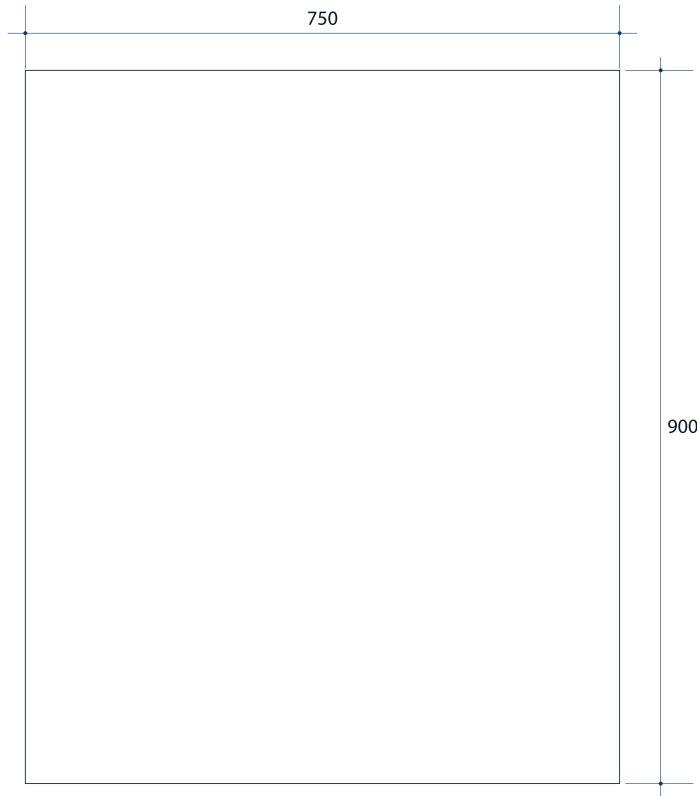

Montana Rectangle 25mm Bevel Edge Mirror

Note: All dimensions are in millimetres (mm)

Stock Code	Size (mm)	Shape	Edge
MS9075GT	900 x 750 x 5	Rectangle	25mm Bevel

Mirrors will need to be installed in accordance with the Installation Guide. Ablaze does not take responsibility for incorrect installation of these mirrors.