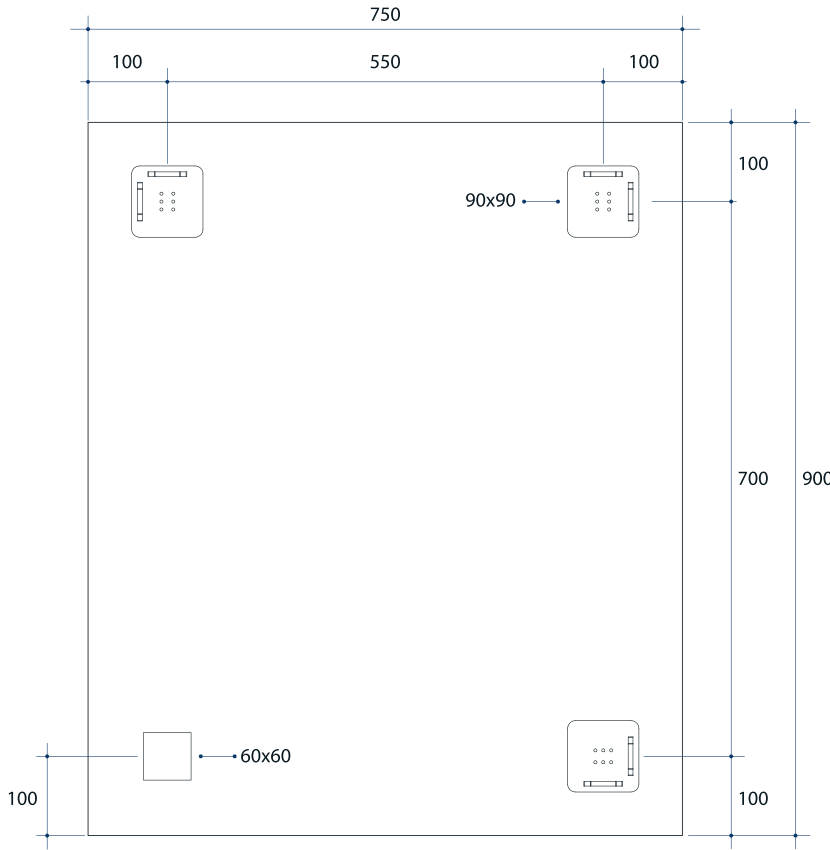

# Montana Rectangle 25mm Bevel Edge Mirror

Note: All dimensions are in millimetres (mm)

Stock Code	Size (mm)	Shape	Edge
MS9075HN	900 x 750 x 11	Rectangle	25mm Bevel

**Please note:** Bracket location may vary +/- 5mm. DO NOT pre-drill holes for mounts before confirming exact locations on your mirror. Measurements and diagrams are to be used as a guide only.