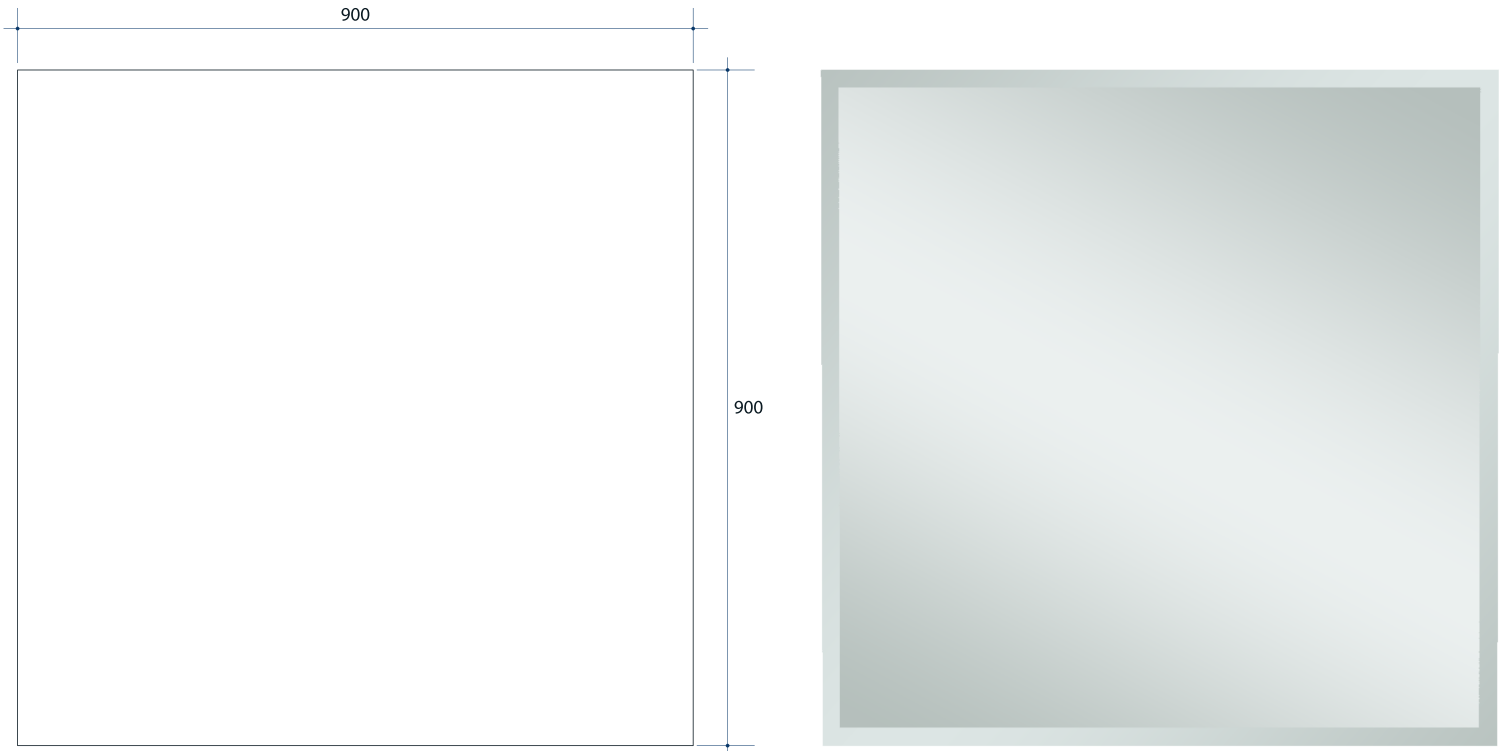

Montana Rectangle 25mm Bevel Edge Mirror

Note: All dimensions are in millimetres (mm)

Stock Code	Size (mm)	Shape	Edge
MS9090GT	900 x 900 x 5	Rectangle	25mm Bevel

Mirrors will need to be installed in accordance with the Installation Guide. Ablaze does not take responsibility for incorrect installation of these mirrors.