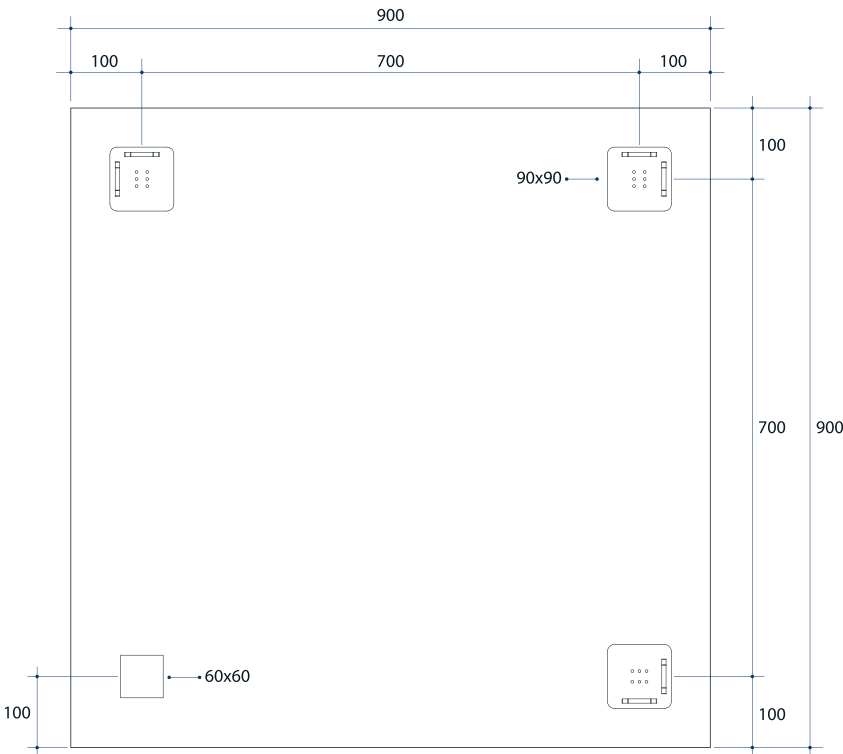

Montana Rectangle 25mm Bevel Edge Mirror

Note: All dimensions are in millimetres (mm)

Stock Code	Size (mm)	Shape	Edge
MS9090HN	900 x 900 x 11	Rectangle	25mm Bevel

Please note: Bracket location may vary +/- 5mm. DO NOT pre-drill holes for mounts before confirming exact locations on your mirror. Measurements and diagrams are to be used as a guide only.

Mirrors will need to be installed in accordance with the Installation Guide. Ablaze does not take responsibility for incorrect installation of these mirrors.