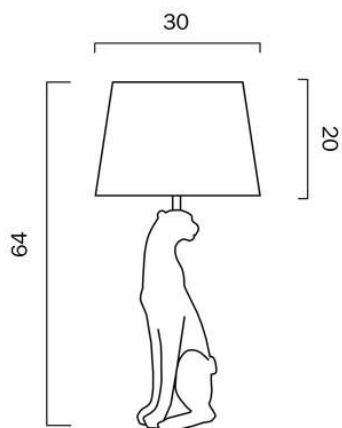

Last modification

2021-09-29

NALA TL-BK
9329501057933

The tall and elegant Nala table lamp will become the center of your living space. This spectacular feline sits proud and elegant. The body of Nala is finished in either black or silver diamante.

Overview

Family name	Nala
Item Type	Table Lamps (TL)
Shade Shape	Drum Tapered
Usage	Commercial,Interior,Residential
By Room	Bedroom,Living Room,Office

Color / Material

Fixture Color 1	Black
Shade Colour	Black
Shade Material	Cotton TC

Size

Fixture Diameter (cm)	30.0
Fixture Height (cm)	64.0
Cable Length (cm)	180 (30+Inline Switch+150)

Specification

Voltage Input	240V
Wattage (max)	25
Globe Type	E27
Globe / Light Source qty	1
Globe / Light Source included	No
Dimmable	No
IP rating	IP20
Lead and Plug	Yes
Approvals	RCM (C TICK)
Care Instructions	Do not use strong liquid cleaners,Wipe clean with a dry cloth
Warranty	3 Years

All representations within this document are subject to copyright.ELECTRICAL INSTALLATIONS MUST BE PERFORMED BY A QUALIFIED ELECTRICAL CONTRACTOR AND INSTALLED IN ACCORDANCE WITH AS/NZS 3000.
NOTE : All images , descriptions and dimensions are indicative. Please check latest version of item detail on Telbix website prior to ordering or installation.

Barcode

GTIN

9329501057933

200cm line switch