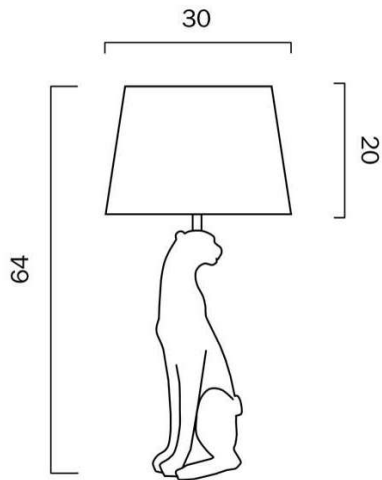

### Size

<b>Fixture Diameter (cm)</b>	30.0
<b>Fixture Height (cm)</b>	64.0
<b>Cable Length (cm)</b>	180 (30+Inline Switch+150)

### Specification

<b>Voltage Input</b>	240V
<b>Wattage (max)</b>	25
<b>Globe Type</b>	E27
<b>Globe / Light Source qty</b>	1
<b>Globe / Light Source included</b>	No

All representations within this document are subject to copyright. ELECTRICAL INSTALLATIONS MUST BE PERFORMED BY A QUALIFIED ELECTRICAL CONTRACTOR AND INSTALLED IN ACCORDANCE WITH AS/NZS 3000.  
NOTE : All images , descriptions and dimensions are indicative. Please check latest version of item detail on Telbix website prior to ordering or installation.

Barcode

**GTIN** 9329501050569

Image -dimensions

200cm line switch