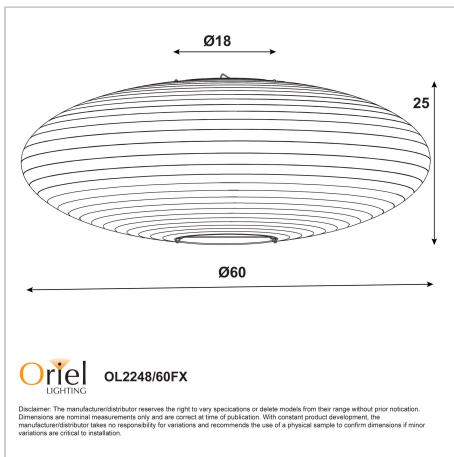

DIY	YES
Warranty / Guarantee	1 Year replacement guarantee for faulty manufacture

Images

Unless stated, fittings do not include globes (bulbs). No representations are made as to the suitability of this product for your application. All fixed lights (other than DIY lights) should be installed by a licensed electrical contractor. Due to continuing product development, some specifications may change over time. Refer to our detailed Terms and Conditions, online at: www.oriel-lighting.com.au | Details and specifications are current at the time of printing, and with constant product development, subject to change.

(c) Oriel Lighting

quality lighting at affordable prices | specifications subject to change without notice - check the website for the latest information | www.oriel-lighting.com.au