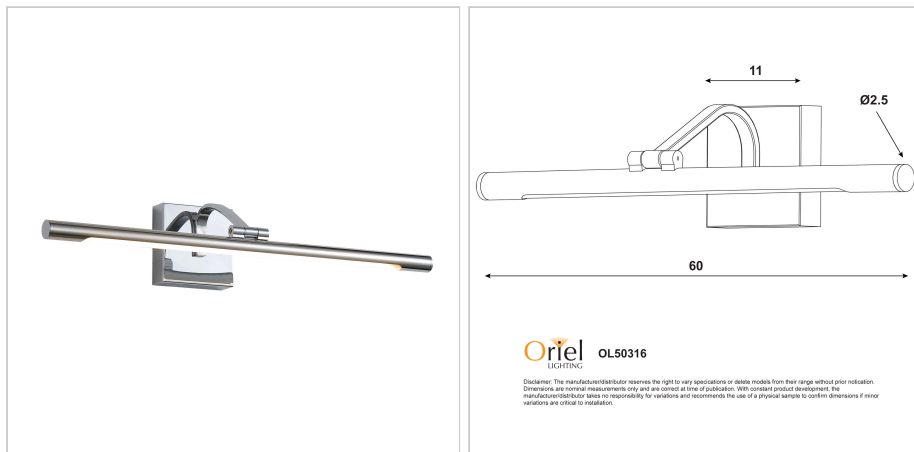

Supplier Code	OL50316CH
UPI	9324879228961
In The Box	1 x wall light
Electrician To Install	This fitting should be installed by a licenced electrician
Warranty / Guarantee	12 Month Replacement Guarantee

Images

Unless stated, fittings do not include globes (bulbs). No representations are made as to the suitability of this product for your application. All fixed lights (other than DIY lights) should be installed by a licensed electrical contractor. Due to continuing product development, some specifications may change over time. Refer to our detailed Terms and Conditions, online at: www.oriel-lighting.com.au | Details and specifications are current at the time of printing, and with constant product development, subject to change.

(c) Oriel Lighting

quality lighting at affordable prices | specifications subject to change without notice - check the website for the latest information | www.oriel-lighting.com.au