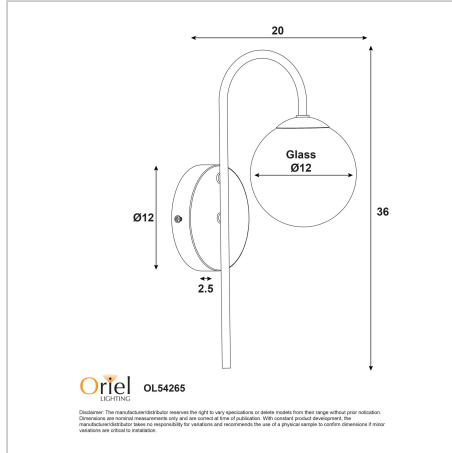

Supplier Code	OL54265SB
UPI	9324879228831
In The Box	1 x glass, 1 x G9 bulb, 1 x wall bracket
Electrician To Install	Must be installed by a licenced electrician
Warranty / Guarantee	12 Month Replacement Guarantee

Images

Unless stated, fittings do not include globes (bulbs). No representations are made as to the suitability of this product for your application. All fixed lights (other than DIY lights) should be installed by a licensed electrical contractor. Due to continuing product development, some specifications may change over time. Refer to our detailed Terms and Conditions, online at: www.ortel-lighting.com.au | Details and specifications are current at the time of printing, and with constant product development, subject to change.

(c) Ortel Lighting

quality lighting at affordable prices | specifications subject to change without notice - check the website for the latest information | www.ortel-lighting.com.au