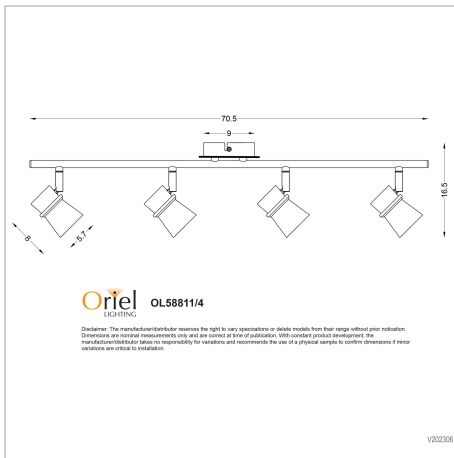

UPI	9324879217330
Electrician To Install	This fitting should be installed by a licenced electrician
Warranty / Guarantee	12 Month Replacement Guarantee

Images

Unless stated, fittings do not include globes (bulbs). No representations are made as to the suitability of this product for your application. All fixed lights (other than DIY lights) should be installed by a licensed electrical contractor. Due to continuing product development, some specifications may change over time. Refer to our detailed Terms and Conditions, online at: www.oriel-lighting.com.au | Details and specifications are current at the time of printing, and with constant product development, subject to change.

(c) Oriel Lighting

quality lighting at affordable prices | specifications subject to change without notice - check the website for the latest information | www.oriel-lighting.com.au