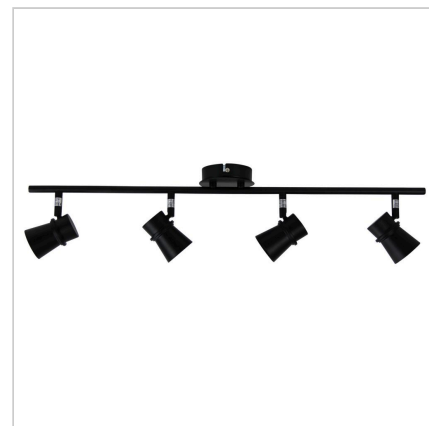

## YARRA 4 LIGHT

SKU:OL58811/4BK

YARRA spot is practical, attractive and ideal for use with LED globes (available separately). The Yarra spot head is adjustable to ensure the light is aimed where you need it. Suitable for wall or ceiling mount.

### Additional information

<b>Shipping Weight</b>	2.3 kg
<b>Shipping Carton Dimensions</b>	72.0 × 15.0 × 11.0 cm
<b>Brand</b>	Oriel Lighting
<b>Colour</b>	BLACK
<b>Globe Qty</b>	4
<b>Globe Type</b>	GU10
<b>Max. Wattage</b>	35w
<b>Globe Included</b>	NO
<b>Recommended Globe</b>	A-LED-970654055
<b>Voltage</b>	240V
<b>Overall Height</b>	17
<b>Overall Width</b>	70
<b>Overall Depth</b>	10
<b>Fitting Length</b>	70
<b>Fitting Backplate</b>	10
<b>Fitting Projection</b>	17
<b>Fitting Other Dimension</b>	Spot 8×5.7
<b>Primary Material</b>	METAL
<b>Supplier Code</b>	OL58811/4BK