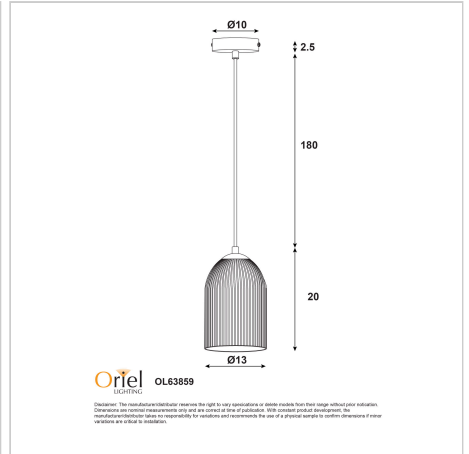

product specification

www.oriel-lighting.com.au

ARLEY PENDANT SATIN BRASS

SKU:OL63859SB

What makes the ARLEY Pendant so attractive is the ribbed opal matt glass paired with the simple metalware. The simple design makes it perfect for both contemporary and traditional styles. Supplied without a globe, allowing the end user to select the most appropriate light source for their application.

Additional information

Shipping Weight	1.5 kg
Shipping Carton Dimensions	18.0 × 18.0 × 27.0 cm
Brand	Oriel Lighting
Colour	SATIN BRASS
Globe Qty	1
Globe Type	E27
Max. Wattage	60W
Globe Included	NO
Recommended Globe	A-LED-7107240
Voltage	240V
Overall Height	202
Overall Width	13
Overall Depth	13
Fitting Height	20
Fitting Canopy	D10 H2.5
Fitting Suspension	180
Fitting Glass	D13 H20
Supplier Code	OL63859SB
UPI	9324879228855

Warranty / Guarantee

12 Month Replacement Guarantee

Images

Unless stated, fittings do not include globes (bulbs). No representations are made as to the suitability of this product for your application. All fixed lights (other than DIY lights) should be installed by a licensed electrical contractor. Due to continuing product development, some specifications may change over time. Refer to our detailed Terms and Conditions, online at: www.oriel-lighting.com.au | Details and specifications are current at the time of printing, and with constant product development, subject to change.