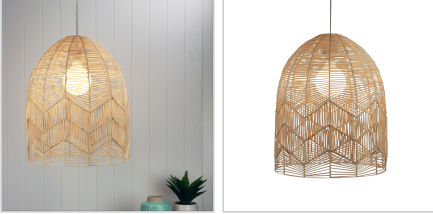

Images

Unless stated, fittings do not include globes (bulbs). No representations are made as to the suitability of this product for your application. All fixed lights (other than DIY lights) should be installed by a licensed electrical contractor. Due to continuing product development, some specifications may change over time. Refer to our detailed Terms and Conditions, online at: www.oriel-lighting.com.au | Details and specifications are current at the time of printing, and with constant product development, subject to change.

(c) Oriel Lighting