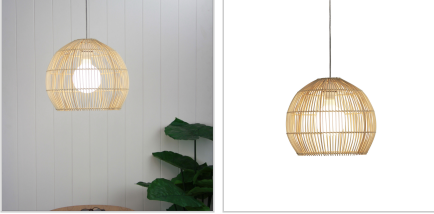

Images

Unless stated, fittings do not include globes (bulbs). No representations are made as to the suitability of this product for your application. All fixed lights (other than DIY lights) should be installed by a licensed electrical contractor. Due to continuing product development, some specifications may change over time. Refer to our detailed Terms and Conditions, online at: www.oriel-lighting.com.au | Details and specifications are current at the time of printing, and with constant product development, subject to change.

(c) Oriel Lighting