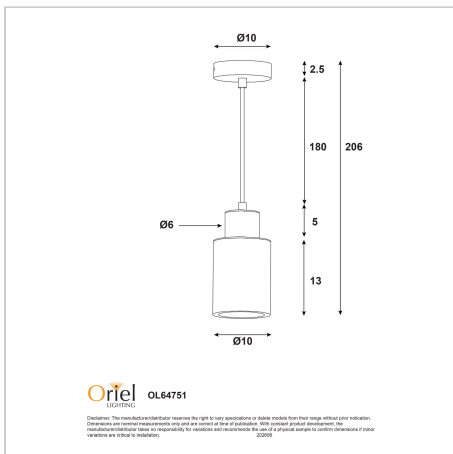

product specification

www.oriel-lighting.com.au

TIBUR.100

SKU:OL64751

The TIBUR.100, crafted from natural travertine and wood. It's modern, compact cylindrical design makes it perfect for illuminating counters, powder rooms and bedsides. Suspension is black cloth-covered cord. Supplied without a globe, this fitting required one E14 bulb. As this is a natural product with unique colour variations and natural texture, each fitting will be one of a kind.

Additional information

Shipping Weight	1.6 kg
Shipping Carton Dimensions	14.0 × 14.0 × 27.0 cm
Brand	Oriel Lighting
Colour	Travertine
Globe Qty	1
Globe Type	E14
Max. Wattage	60W
Globe Included	NO
Recommended Globe	A-LED-22704427
Voltage	240V
Indoor / Outdoor / Alfresco	Indoor
Overall Height	206
Overall Width	10
Overall Depth	10
Fitting Backplate	D10 H2.5
Fitting Diameter	10
Fitting Suspension	180
Cord / Wire Material	Cloth Covered Cord
Primary Material	Travertine

Supplier Code	OL64751
UPI	9324879228985
In The Box	1 x pendant
Electrician To Install	Must be installed by a licenced electrician
Warranty / Guarantee	12 Month Replacement Guarantee

Images

Unless stated, fittings do not include globes (bulbs). No representations are made as to the suitability of this product for your application. All fixed lights (other than DIY lights) should be installed by a licensed electrical contractor. Due to continuing product development, some specifications may change over time. Refer to our detailed Terms and Conditions, online at: www.oriel-lighting.com.au | Details and specifications are current at the time of printing, and with constant product development, subject to change.