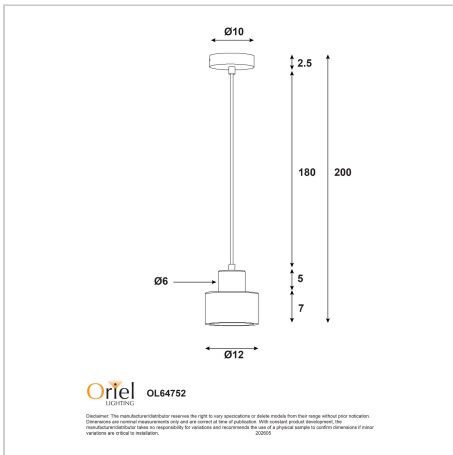

Supplier Code	OL64752
UPI	9324879228978
In The Box	1 x pendant
Electrician To Install	Must be installed by a licenced electrician
Warranty / Guarantee	12 Month Replacement Guarantee

Images

Unless stated, fittings do not include globes (bulbs). No representations are made as to the suitability of this product for your application. All fixed lights (other than DIY lights) should be installed by a licensed electrical contractor. Due to continuing product development, some specifications may change over time. Refer to our detailed Terms and Conditions, online at: www.oriel-lighting.com.au | Details and specifications are current at the time of printing, and with constant product development, subject to change.

(c) Oriel Lighting

quality lighting at affordable prices | specifications subject to change without notice - check the website for the latest information | www.oriel-lighting.com.au