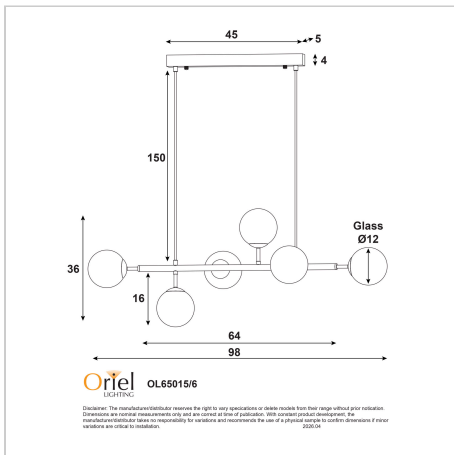

Glass/Diffuser Material	Clear & Amber Glass
Cord / Wire Material	CLEAR PVC
Fitting Glass	D12
Primary Material	METAL
Supplier Code	OL65015/6SB
UPI	9324879228824
In The Box	6 x glass, 6 x G9 bulb, 1 x pendant frame
Electrician To Install	Must be installed by a licenced electrician
Warranty / Guarantee	12 Month Replacement Guarantee

Images

Unless stated, fittings do not include globes (bulbs). No representations are made as to the suitability of this product for your application. All fixed lights (other than DIY lights) should be installed by a licensed electrical contractor. Due to continuing product development, some specifications may change over time. Refer to our detailed Terms and Conditions, online at: www.oriel-lighting.com.au | Details and specifications are current at the time of printing, and with constant product development, subject to change.

(c) Oriel Lighting

quality lighting at affordable prices | specifications subject to change without notice - check the website for the latest information | www.oriel-lighting.com.au