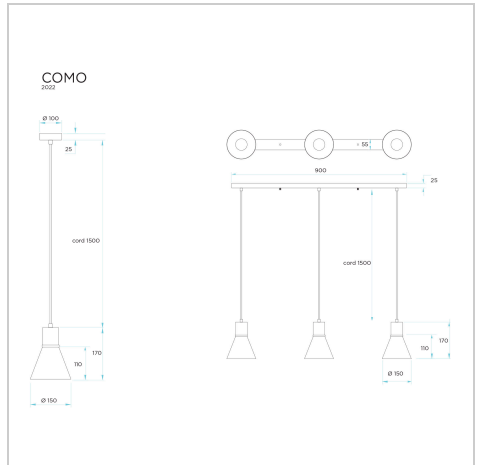

Fitting Suspension	150
Fitting Material	METAL
Glass/Diffuser Material	Metal
Cord / Wire Material	BLACK PVC
Primary Material	METAL
IP Rating	IP20
Dimmable	Yes
Supplier Code	OL67511AB
UPI	9324879217996
Electrician To Install	This fitting should be installed by a licenced electrician
Warranty / Guarantee	12 Month Replacement Guarantee

Images

Unless stated, fittings do not include globes (bulbs). No representations are made as to the suitability of this product for your application. All fixed lights (other than DIY lights) should be installed by a licensed electrical contractor. Due to continuing product development, some specifications may change over time. Refer to our detailed Terms and Conditions, online at: www.orient-lighting.com.au | Details and specifications are current at the time of printing, and with constant product development, subject to change.

(c) Oriel Lighting

quality lighting at affordable prices | specifications subject to change without notice - check the website for the latest information | www.orient-lighting.com.au