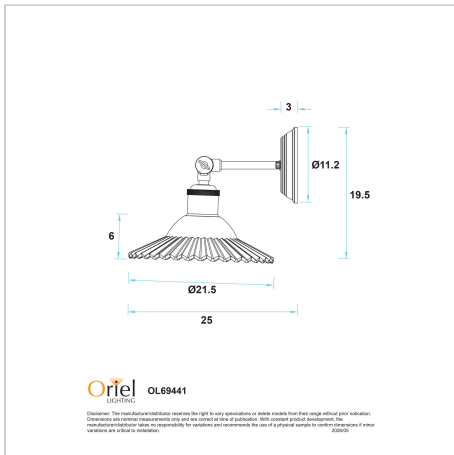

Supplier Code	OL69441BK/CL
UPI	9324879228954
In The Box	1 x glass, 1 x wall bracket
Electrician To Install	Must be installed by a licenced electrician
Warranty / Guarantee	12 Month Replacement Guarantee

Images

Unless stated, fittings do not include globes (bulbs). No representations are made as to the suitability of this product for your application. All fixed lights (other than DIY lights) should be installed by a licensed electrical contractor. Due to continuing product development, some specifications may change over time. Refer to our detailed Terms and Conditions, online at: www.oriel-lighting.com.au | Details and specifications are current at the time of printing, and with constant product development, subject to change.

(c) Oriel Lighting

quality lighting at affordable prices | specifications subject to change without notice - check the website for the latest information | www.oriel-lighting.com.au