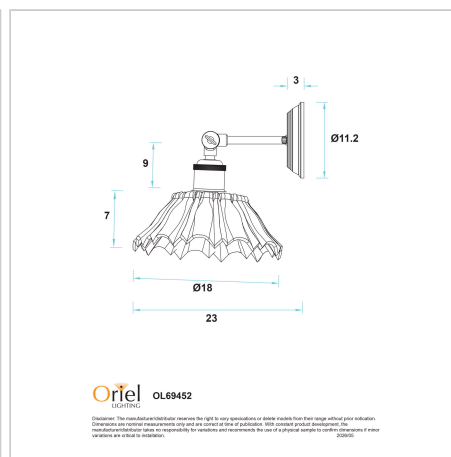

Supplier Code	OL69452BK/CL
UPI	9324879228916
In The Box	1 x glass, 1 x wall bracket
Electrician To Install	Must be installed by a licenced electrician
Warranty / Guarantee	12 Month Replacement Guarantee

Images

Unless stated, fittings do not include globes (bulbs). No representations are made as to the suitability of this product for your application. All fixed lights (other than DIY lights) should be installed by a licensed electrical contractor. Due to continuing product development, some specifications may change over time. Refer to our detailed Terms and Conditions, online at: www.oriel-lighting.com.au | Details and specifications are current at the time of printing, and with constant product development, subject to change.

(c) Oriel Lighting

quality lighting at affordable prices | specifications subject to change without notice - check the website for the latest information | www.oriel-lighting.com.au