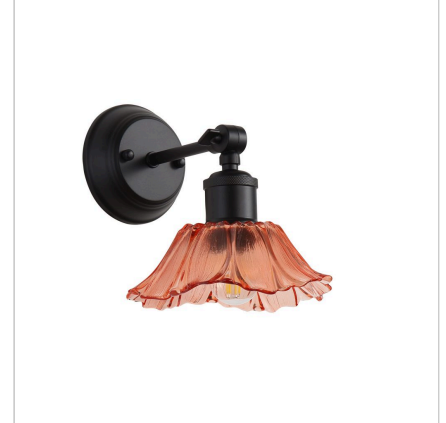

product specification

www.oriel-lighting.com.au

FLEUR PINK/BLACK

SKU:OL69452BK/PK

The FLEUR wall light oozes subtle vintage charm. Featuring a beautiful, sculptured glass on an adjustable wall bracket. Perfect for bedrooms and bathrooms in farmhouse and traditional interiors, this fitting will add timeless elegance and warm ambient lighting to any interior. Supplied without a globe, we recommend using a LED filament globe. Black metalware with a pink glass shade.

Additional information

Shipping Weight	1.0 kg
Shipping Carton Dimensions	20.0 × 20.0 × 24.0 cm
Brand	Oriel Lighting
Colour	Pink
Globe Qty	1
Globe Type	E27
Max. Wattage	60W
Globe Included	NO
Recommended Globe	A-LED-22104240
Voltage	240V
Indoor / Outdoor / Alfresco	Indoor
Overall Height	20.5
Overall Width	18
Overall Depth	23
Fitting Backplate	D11 P3
Glass/Diffuser Material	Pink Glass
Fitting Glass	D18 H7
Shade Fitting Type	E27 42mm
Primary Material	METAL