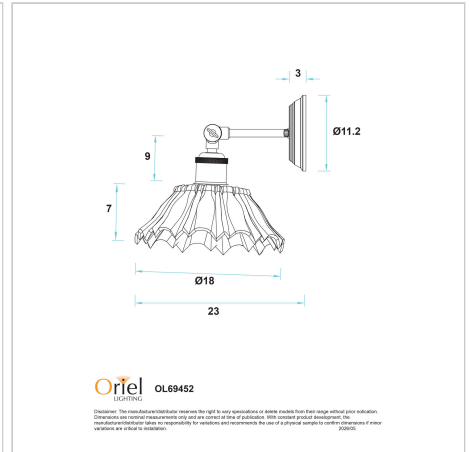

Supplier Code	OL69452SB/CL
UPI	9324879228930
In The Box	1 x glass, 1 x wall bracket
Electrician To Install	Must be installed by a licenced electrician
Warranty / Guarantee	12 Month Replacement Guarantee

Images

Unless stated, fittings do not include globes (bulbs). No representations are made as to the suitability of this product for your application. All fixed lights (other than DIY lights) should be installed by a licensed electrical contractor. Due to continuing product development, some specifications may change over time. Refer to our detailed Terms and Conditions, online at: www.oriel-lighting.com.au | Details and specifications are current at the time of printing, and with constant product development, subject to change.

(c) Oriel Lighting

quality lighting at affordable prices | specifications subject to change without notice - check the website for the latest information | www.oriel-lighting.com.au