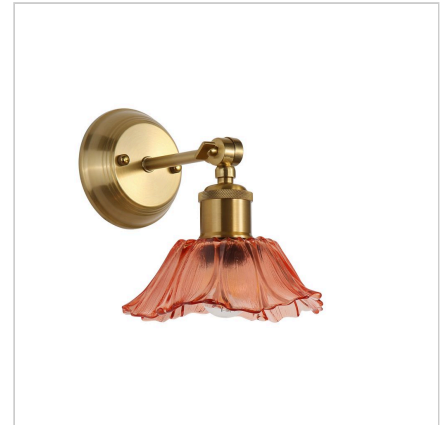

# product specification

www.oriel-lighting.com.au

## FLEUR PINK/SATIN BRASS

SKU:OL69452SB/PK

The FLEUR wall light oozes subtle vintage charm. Featuring a beautiful, sculptured glass on an adjustable wall bracket. Perfect for bedrooms and bathrooms in farmhouse and traditional interiors, this fitting will add timeless elegance and warm ambient lighting to any interior. Supplied without a globe, we recommend using a LED filament globe. Satin brass metalware with a pink glass shade.

### Additional information

Shipping Weight	1.0 kg
Shipping Carton Dimensions	20.0 × 20.0 × 24.0 cm
Brand	Oriel Lighting
Colour	Pink
Globe Qty	1
Globe Type	E27
Max. Wattage	60W
Globe Included	NO
Recommended Globe	A-LED-22104240
Voltage	240V
Indoor / Outdoor / Alfresco	Indoor
Overall Height	20.5
Overall Width	18
Overall Depth	23
Fitting Backplate	D11 P3
Glass/Diffuser Material	Pink Glass
Fitting Glass	D18 H7
Shade Fitting Type	E27 42mm
Primary Material	METAL