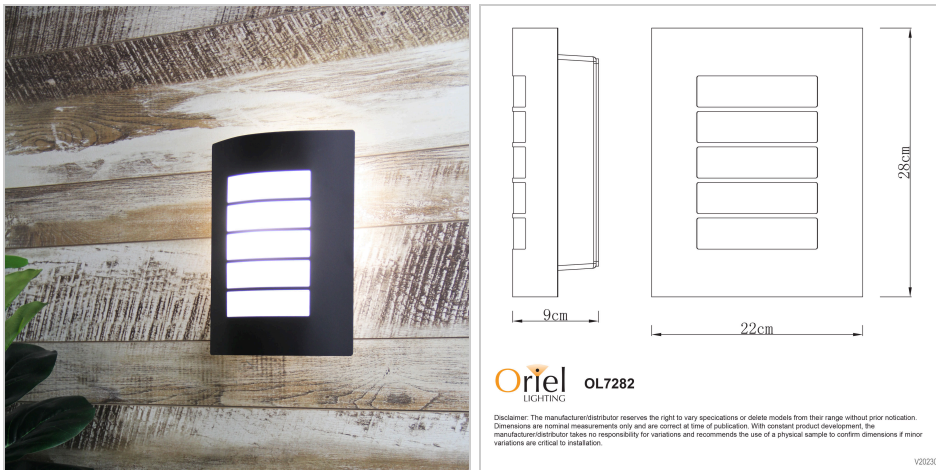

Primary Material	METAL
IP Rating	IP44
Classification	Class II Double Insulated
Supplier Code	OL7282BK
UPI	9324879207607
Electrician To Install	This fitting should be installed by a licenced electrician
Warranty / Guarantee	12 Month Replacement Guarantee

Images

Unless stated, fittings do not include globes (bulbs). No representations are made as to the suitability of this product for your application. All fixed lights (other than DIY lights) should be installed by a licensed electrical contractor. Due to continuing product development, some specifications may change over time. Refer to our detailed Terms and Conditions, online at: www.oriel-lighting.com.au | Details and specifications are current at the time of printing, and with constant product development, subject to change.

(c) Oriel Lighting

quality lighting at affordable prices | specifications subject to change without notice - check the website for the latest information | www.oriel-lighting.com.au