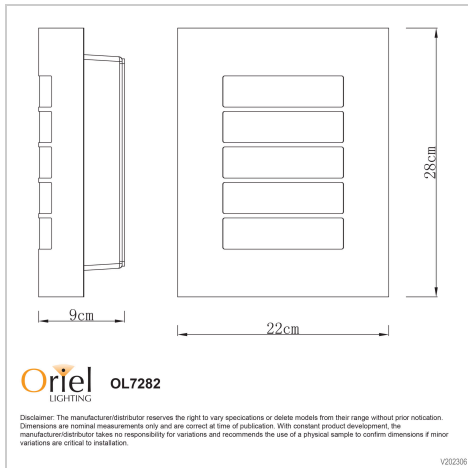

Primary Material	METAL
IP Rating	IP44
Classification	Class II Double Insulated
Supplier Code	OL7282SS
UPI	9324879207713
Electrician To Install	This fitting should be installed by a licenced electrician
Warranty / Guarantee	12 Month Replacement Guarantee

Images

Unless stated, fittings do not include globes (bulbs). No representations are made as to the suitability of this product for your application. All fixed lights (other than DIY lights) should be installed by a licensed electrical contractor. Due to continuing product development, some specifications may change over time. Refer to our detailed Terms and Conditions, online at: www.oriel-lighting.com.au | Details and specifications are current at the time of printing, and with constant product development, subject to change.

(c) Oriel Lighting

quality lighting at affordable prices | specifications subject to change without notice - check the website for the latest information | www.oriel-lighting.com.au