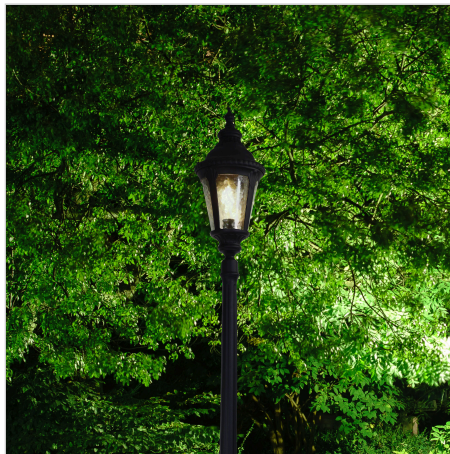

Fitting Material	Di-Cast Aluminium
Glass/Diffuser Material	Obscure Glass
Primary Material	METAL
IP Rating	IP44
PLU	76153
Supplier Code	OL7366BK
UPI	9324879219044
Accessories - Required	Bolts suitable for mounting surface
Electrician To Install	This fitting should be installed by a licenced electrician
Warranty / Guarantee	12 Month Replacement Guarantee

Images

Unless stated, fittings do not include globes (bulbs). No representations are made as to the suitability of this product for your application. All fixed lights (other than DIY lights) should be installed by a licensed electrical contractor. Due to continuing product development, some specifications may change over time. Refer to our detailed Terms and Conditions, online at: www.oriel-lighting.com.au | Details and specifications are current at the time of printing, and with constant product development, subject to change.

(c) Oriel Lighting