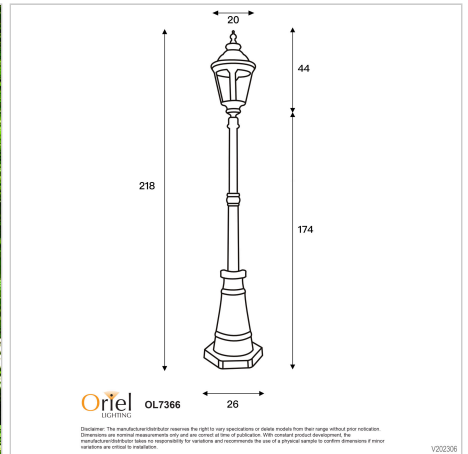

Fitting Material	Di-Cast Aluminium
Glass/Diffuser Material	Obscure Glass
Primary Material	METAL
IP Rating	IP44
PLU	76153
Supplier Code	OL7366BK
UPI	9324879219044
Accessories - Required	Bolts suitable for mounting surface
Electrician To Install	This fitting should be installed by a licenced electrician
Warranty / Guarantee	12 Month Replacement Guarantee

Images

Unless stated, fittings do not include globes (bulbs). No representations are made as to the suitability of this product for your application. All fixed lights (other than DIY lights) should be installed by a licensed electrical contractor. Due to continuing product development, some specifications may change over time. Refer to our detailed Terms and Conditions, online at: www.oriel-lighting.com.au | Details and specifications are current at the time of printing, and with constant product development, subject to change.

(c) Oriel Lighting