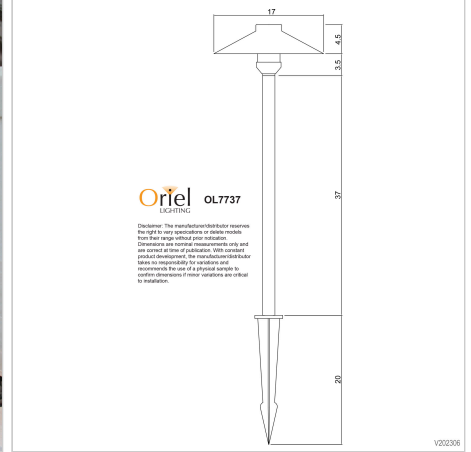

UPI	9324879208123
Electrician To Install	DIY garden lighting
DIY	A competent handy-person can DIY
Warranty / Guarantee	12 Month Replacement Guarantee

Images

Unless stated, fittings do not include globes (bulbs). No representations are made as to the suitability of this product for your application. All fixed lights (other than DIY lights) should be installed by a licensed electrical contractor. Due to continuing product development, some specifications may change over time. Refer to our detailed Terms and Conditions, online at: www.oriel-lighting.com.au | Details and specifications are current at the time of printing, and with constant product development, subject to change.

(c) Oriel Lighting

quality lighting at affordable prices | specifications subject to change without notice - check the website for the latest information | www.oriel-lighting.com.au