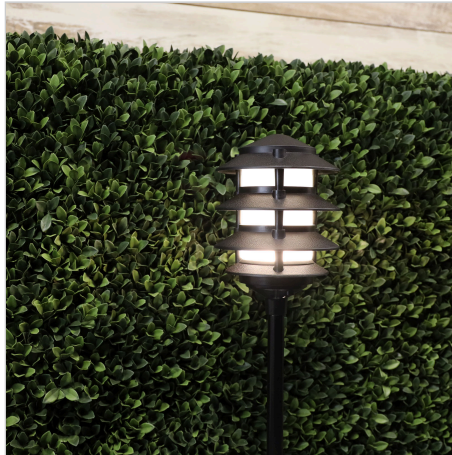

PLU	76314
Supplier Code	OL7738BK
UPI	9324879222020
Accessories - Required	12V Transformer or Driver is required
Electrician To Install	DIY garden lighting
DIY	A competent handy-person can DIY
Warranty / Guarantee	12 Month Replacement Guarantee

Images

Unless stated, fittings do not include globes (bulbs). No representations are made as to the suitability of this product for your application. All fixed lights (other than DIY lights) should be installed by a licensed electrical contractor. Due to continuing product development, some specifications may change over time. Refer to our detailed Terms and Conditions, online at: www.oriel-lighting.com.au | Details and specifications are current at the time of printing, and with constant product development, subject to change.

(c) Oriel Lighting

quality lighting at affordable prices | specifications subject to change without notice - check the website for the latest information | www.oriel-lighting.com.au