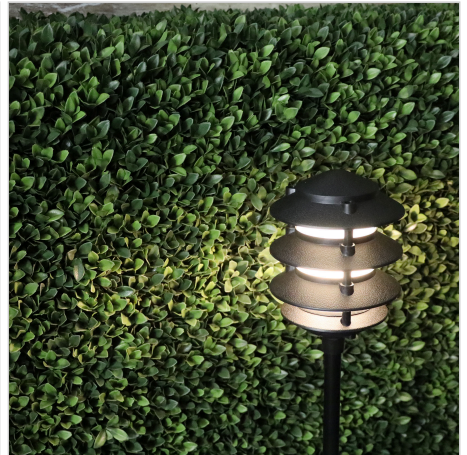

PLU	76314
Supplier Code	OL7738BK
UPI	9324879222020
Accessories - Required	12V Transformer or Driver is required
Electrician To Install	DIY garden lighting
DIY	A competent handy-person can DIY
Warranty / Guarantee	12 Month Replacement Guarantee

Images

Unless stated, fittings do not include globes (bulbs). No representations are made as to the suitability of this product for your application. All fixed lights (other than DIY lights) should be installed by a licensed electrical contractor. Due to continuing product development, some specifications may change over time. Refer to our detailed Terms and Conditions, online at: www.oriel-lighting.com.au | Details and specifications are current at the time of printing, and with constant product development, subject to change.

(c) Oriel Lighting

quality lighting at affordable prices | specifications subject to change without notice - check the website for the latest information | www.oriel-lighting.com.au