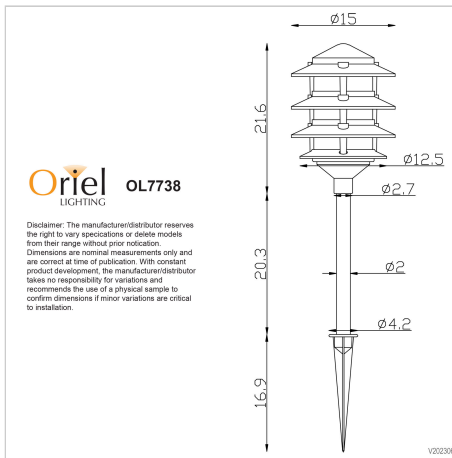

PLU	76314
Supplier Code	OL7738BK
UPI	9324879222020
Accessories - Required	12V Transformer or Driver is required
Electrician To Install	DIY garden lighting
DIY	A competent handy-person can DIY
Warranty / Guarantee	12 Month Replacement Guarantee

Images

Unless stated, fittings do not include globes (bulbs). No representations are made as to the suitability of this product for your application. All fixed lights (other than DIY lights) should be installed by a licensed electrical contractor. Due to continuing product development, some specifications may change over time. Refer to our detailed Terms and Conditions, online at: www.oriel-lighting.com.au | Details and specifications are current at the time of printing, and with constant product development, subject to change.

(c) Oriel Lighting

quality lighting at affordable prices | specifications subject to change without notice - check the website for the latest information | www.oriel-lighting.com.au