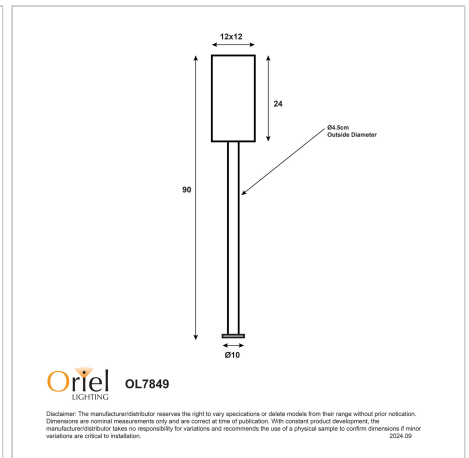

In The Box	1 x Bollard Light
Electrician To Install	This fitting should be installed by a licenced electrician
Warranty / Guarantee	12 Month Replacement Guarantee

Images

Unless stated, fittings do not include globes (bulbs). No representations are made as to the suitability of this product for your application. All fixed lights (other than DIY lights) should be installed by a licensed electrical contractor. Due to continuing product development, some specifications may change over time. Refer to our detailed Terms and Conditions, online at: www.oriel-lighting.com.au | Details and specifications are current at the time of printing, and with constant product development, subject to change.

(c) Oriel Lighting

quality lighting at affordable prices | specifications subject to change without notice - check the website for the latest information | www.oriel-lighting.com.au