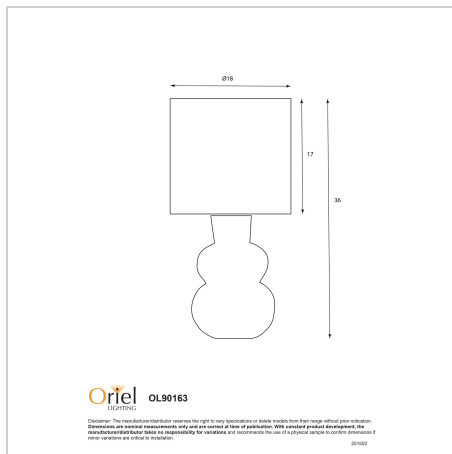

## HOLLA BLACK

SKU:OL90163BK

HOLLA curvy textured ceramic table lamp base complete with white fabric shade. A nice bedside lamp. Suitable for both mid-century and contemporary homes. The on/off switch is conveniently located on the cord.

### Additional information

Shipping Weight	1.0 kg
Shipping Carton Dimensions	20.0 × 20.0 × 32.0 cm
Brand	Oriel Lighting
Colour	BLACK
Finish	Textured Matt
Globe Qty	1
Globe Type	E14
Max. Wattage	40W
Globe Included	NO
Recommended Globe	A-LED-22704427
Voltage	240V
Overall Height	35
Overall Width	18
Overall Depth	18
Cord / Wire Material	BLACK PVC
Lamp Base Colour	Black
Lamp Base Material	Ceramic
Lamp Cord Length	130
Lamp Shade Colour	WHITE

<b>Lamp Shade Dimensions</b>	H17 D18
<b>Lamp Switch</b>	On/ Off Switch on Cord
<b>Supplier Code</b>	OL90163BK
<b>UPI</b>	9324879227728
<b>In The Box</b>	1 X BASE 1 X SHADE

**Images**

Unless stated, fittings do not include globes (bulbs). No representations are made as to the suitability of this product for your application. All fixed lights (other than DIY lights) should be installed by a licensed electrical contractor. Due to continuing product development, some specifications may change over time. Refer to our detailed Terms and Conditions, online at: [www.oriel-lighting.com.au](http://www.oriel-lighting.com.au) | Details and specifications are current at the time of printing, and with constant product development, subject to change.