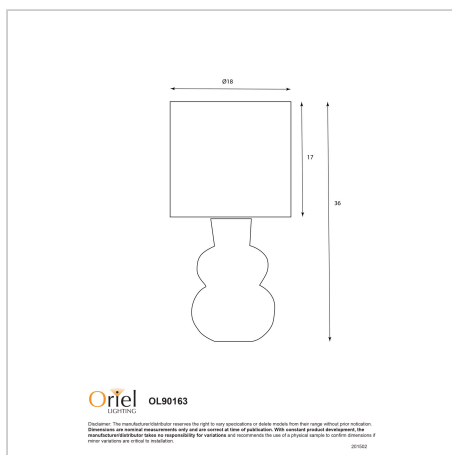

product specification

www.oriel-lighting.com.au

HOLLA TAUPE

SKU:OL90163TP

HOLLA curvy textured ceramic table lamp base complete with white fabric shade. A nice bedside lamp. Suitable for both mid-century and contemporary homes. The on/off switch is conveniently located on the cord.

Additional information

Shipping Weight	1.0 kg
Shipping Carton Dimensions	20.0 × 20.0 × 32.0 cm
Brand	Oriel Lighting
Colour	TAUPE
Finish	Textured Matt
Globe Qty	1
Globe Type	E14
Max. Wattage	40W
Globe Included	NO
Recommended Globe	A-LED-22704427
Voltage	240V
Overall Height	35
Overall Width	18
Overall Depth	18
Cord / Wire Material	WHITE PVC
Lamp Base Colour	Taupe
Lamp Base Material	Ceramic
Lamp Cord Length	130
Lamp Shade Colour	WHITE

Lamp Shade Dimensions	H17 D18
Lamp Switch	On/ Off Switch on Cord
Supplier Code	OL90163TP
UPI	9324879227742
In The Box	1 X BASE 1 X SHADE

Images

Unless stated, fittings do not include globes (bulbs). No representations are made as to the suitability of this product for your application. All fixed lights (other than DIY lights) should be installed by a licensed electrical contractor. Due to continuing product development, some specifications may change over time. Refer to our detailed Terms and Conditions, online at: www.oriel-lighting.com.au | Details and specifications are current at the time of printing, and with constant product development, subject to change.