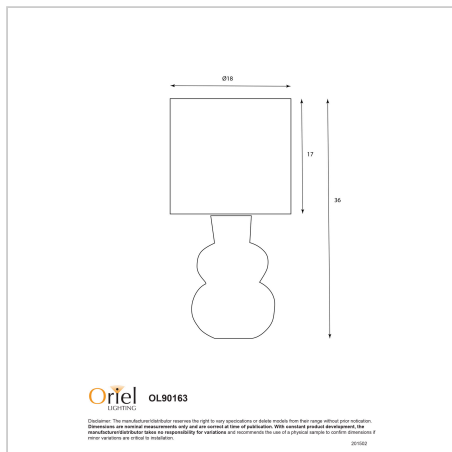

Lamp Shade Dimensions	H17 D18
Lamp Switch	On/ Off Switch on Cord
Supplier Code	OL90163WH
UPI	9324879227759
In The Box	1 X BASE 1 X SHADE

Images

Unless stated, fittings do not include globes (bulbs). No representations are made as to the suitability of this product for your application. All fixed lights (other than DIY lights) should be installed by a licensed electrical contractor. Due to continuing product development, some specifications may change over time. Refer to our detailed Terms and Conditions, online at: www.oriel-lighting.com.au | Details and specifications are current at the time of printing, and with constant product development, subject to change.

(c) Oriel Lighting

quality lighting at affordable prices | specifications subject to change without notice - check the website for the latest information | www.oriel-lighting.com.au