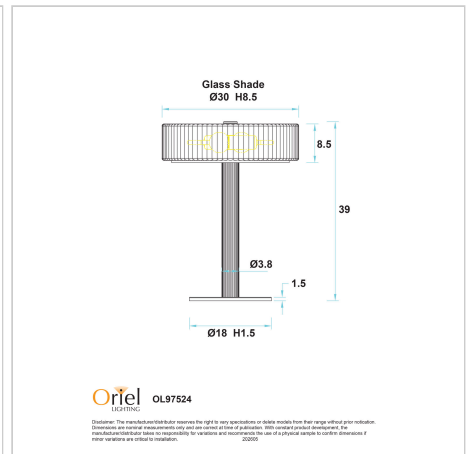

Lamp Cord Length	180
Lamp Switch	switch is located on the cord
Primary Material	METAL
Supplier Code	OL97524BK
UPI	9324879228497
In The Box	1 x lamp base, 1 x glass shade
Warranty / Guarantee	12 Month Replacement Guarantee

Images

Unless stated, fittings do not include globes (bulbs). No representations are made as to the suitability of this product for your application. All fixed lights (other than DIY lights) should be installed by a licensed electrical contractor. Due to continuing product development, some specifications may change over time. Refer to our detailed Terms and Conditions, online at: www.oriel-lighting.com.au | Details and specifications are current at the time of printing, and with constant product development, subject to change.

(c) Oriel Lighting

quality lighting at affordable prices | specifications subject to change without notice - check the website for the latest information | www.oriel-lighting.com.au