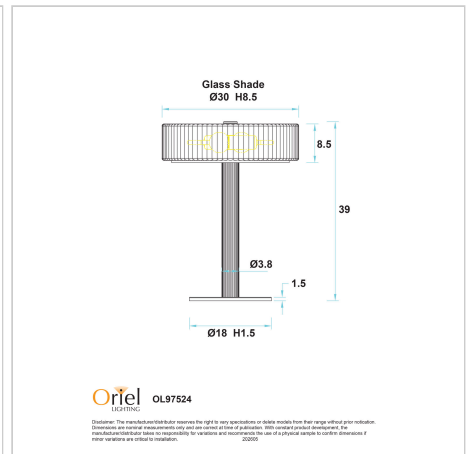

Lamp Cord Length	180
Lamp Switch	switch is located on the cord
Primary Material	METAL
Supplier Code	OL97524SB
UPI	9324879228480
In The Box	1 x lamp base, 1 x glass shade
Warranty / Guarantee	12 Month Replacement Guarantee

Images

Unless stated, fittings do not include globes (bulbs). No representations are made as to the suitability of this product for your application. All fixed lights (other than DIY lights) should be installed by a licensed electrical contractor. Due to continuing product development, some specifications may change over time. Refer to our detailed Terms and Conditions, online at: www.oriel-lighting.com.au | Details and specifications are current at the time of printing, and with constant product development, subject to change.

(c) Oriel Lighting

quality lighting at affordable prices | specifications subject to change without notice - check the website for the latest information | www.oriel-lighting.com.au