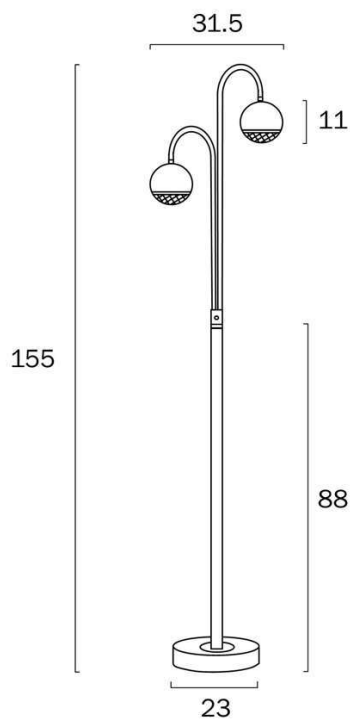

Overview

Family name	Oneta
Categories	Floor Lamps
Shade Shape	Round
Switch	Button switch
Usage	Indoor Lighting
ERAC Product Registration	SAA-210304-EA

Color / Material

Fixture Color	Black Marble, Black Matt, Clear
Fixture Material	Iron, Acrylic
Base Color	Black Matt
Base Material	Iron
Diffuser Color	Clear
Diffuser Material	Acrylic
Cable Color	Black
Cable Material	PVC

Size

Fixture Length (cm)	31.5
Fixture Width (cm)	23.0
Fixture Height (cm)	155.0
Shade Diameter (cm)	11.0
Cable Length (cm)	Button Switch (Tube)+180

Specification

Voltage Input	240V
Wattage (max)	12

All representations within this document are subject to copyright. ELECTRICAL INSTALLATIONS MUST BE PERFORMED BY A QUALIFIED ELECTRICAL CONTRACTOR AND INSTALLED IN ACCORDANCE WITH AS/NZS 3000.
NOTE : All images , descriptions and dimensions are indicative. Please check latest version of item detail on Telbix website prior to ordering or installation.

Wattage	6
Globe Type	G9
Globe / Light Source qty	2
Globe / Light Source included	No
IP rating	IP20
Lead and Plug	Yes
Approvals	RCM
Box Contents	Instruction
Care Instructions	Do not use strong liquid cleaners, Wipe clean with a dry cloth
Replacement Warranty	*3 Years

Barcode

GTIN 9329501063576

Image -dimensions

Note: Dimensions are only a guide and may vary due to manufacturing variations.