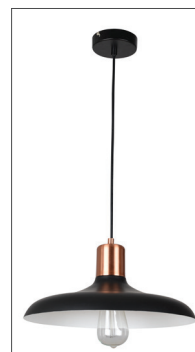

PASTEL SERIES Dome Shape Pendant Lights

- Material: iron
- Max.wattage: 40W (for halogen)
- E27 lamp base
- Globe not included
- For indoor use
- 1 year replacement warranty
- Carton QTY: 1/1

PASTEL08
(Matt White)

PASTEL09
(Matt Black)

PASTEL10
(Matt Pink)

PASTEL11
(Matt Grey)

PASTEL12
(Matt Green)

PASTEL13
(Matt Blue)

PASTEL14
(Matt Yellow)