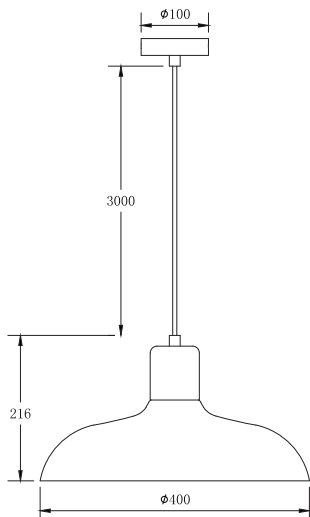

PASTEL12
(Matt Green)