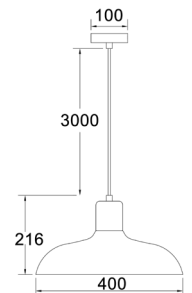

### Dome Shape Pendant Lights

- Shade: iron
- **Suspension cable: fabric**
- Lamp holder: 1XE27 (Max.40W)
- Globe not included
- For indoor use

PASTEL08A  
(Matt White)

PASTEL09A  
(Matt Black)

PASTEL10A  
(Matt Pink)

PASTEL11A  
(Matt Grey)

PASTEL12A  
(Matt Green)

PASTEL13A  
(Matt Blue)

PASTEL14A  
(Matt Yellow)

Part No.	PASTEL08A-14A
Description	PENDANT ES 40W Dome with Copper Lampholder Cover
Material	Iron
Lamp Holder	1xE27 (Max.40W)
Dimensions	Ø400xH216mm
Suspension	3000mm cable
Canopy Size	Ø100mm
Box Weight	2.6kg
Box Dimensions	45x45x28cm
Carton QTY	1/1