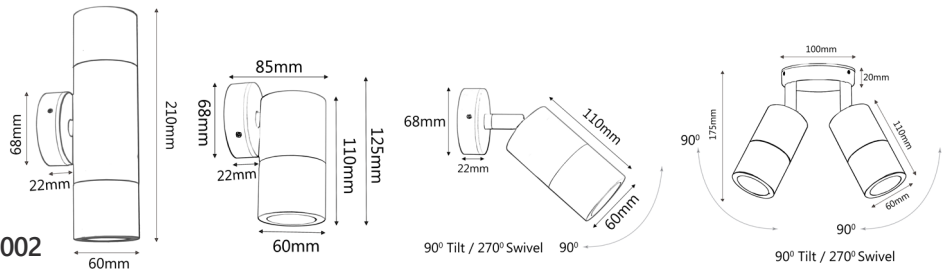

## PRODUCT FEATURES

- Input voltage: 110-265V AC 50/60Hz
- Material: matt grey powder coated aluminium
- Max 35W halogen globe(s)
- GU10 lampholder
- Globes not included
- Recommended CLA LED globes: GU1001 & GU1002

**IP65**  
Rated

**2YEAR**  
Replacement  
Warranty

CODE	DESCRIPTION	TECHNICAL DATA		PACKAGING DETAILS		
		COLOUR	QTY OF GLOBES	WEIGHT (KG)	BOX (CM)	CARTON QTY
PGUDSIL	PILLAR GU10 UP/DN Aluminium Matt Grey	POWDER COATED MATT GREY	2xGU10	0.58	22.5 x 9.5 x 8.5	20
PG1FSIL	PILLAR GU10 FIXED Aluminium Matt Grey	POWDER COATED MATT GREY	1xGU10	0.40	15 x 10 x 8	20
PG1ASIL	PILLAR GU10 S/ADJ Aluminium Matt Grey	POWDER COATED MATT GREY	1xGU10	0.42	19.5 x 8 x 8	20
PG2ASIL	PILLAR GU10 D/ADJ Aluminium Matt Grey	POWDER COATED MATT GREY	2xGU10	0.75	19 x 12 x 12	10

### Recommended Globes Technical data:

CODE	DESCRIPTION	TECHNICAL DATA				PACKAGING DETAILS		
		KELVIN	LUMENS	CRI	WATT	WEIGHT (KG)	BOX (CM)	CARTON QTY
GU1001	GLOBE LED GU10 6W 3000K FR 100D	3000K	470LM	80	6	0.07	6 x 6 x 6	100
GU1002	GLOBE LED GU10 6W 5000K FR 100D	5000K	485LM	80	6	0.07	6 x 6 x 6	100