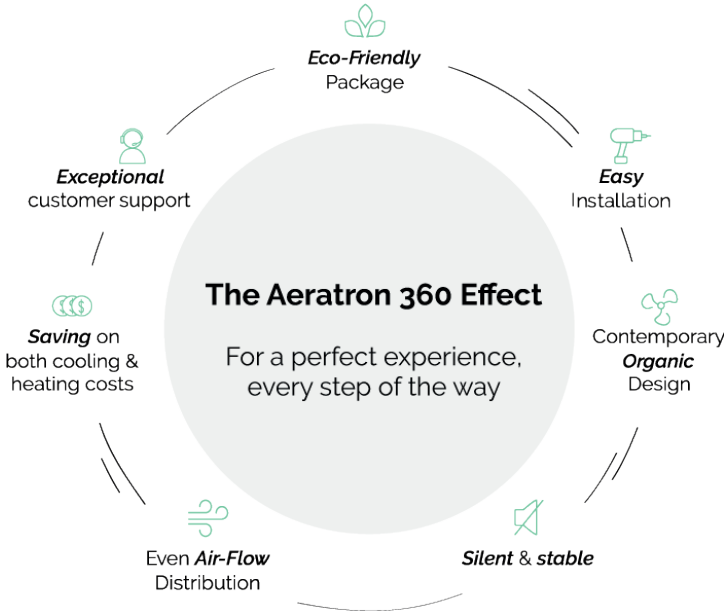

**AERATRON**  
It's in the air  
**AE3+**

**WHITE**

**BLACK**

**SILVER**

**WHITE W LIGHT WOODGRAIN**

**BLACK W LIGHT WOODGRAIN**

**BLACK W DARK WALNUT**

**43"**

**50"**

**60"**

**RATED MOST EFFICIENT 2013-2018**  
BY ENERGY STAR