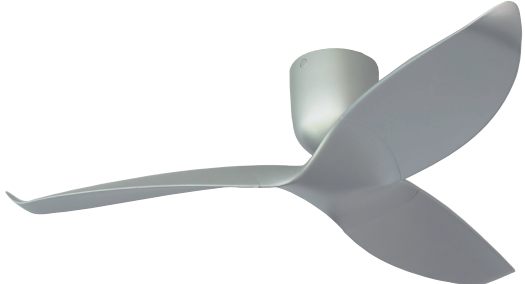

**AERATRON**  
It's in the air  
**AE3+**

**WHITE**

**BLACK**

**SILVER**

**WHITE W LIGHT WOODGRAIN**

**BLACK W LIGHT WOODGRAIN**

**BLACK W DARK WALNUT**

**43"**

**50"**

**60"**

**RATED MOST EFFICIENT 2013-2018**  
BY ENERGY STAR