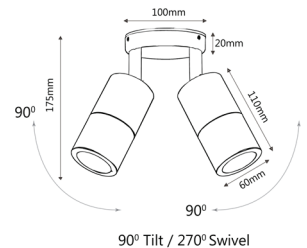

MR16 EXTERIOR WALL PILLAR LIGHTS (316 SS)

PMUDSS

PM1FSS

PM1ASS

PM2ASS

PRODUCT FEATURES

- MR16 exterior wall pillar spot lights
- Input voltage range: 12-24V
- Material: 316 stainless steel
- Lamp holder: MR16 (Max 20W halogen globes)
- Globes not included
- IP rating: IP65
- Remote control gear required

IP65
Rated

2YEAR
Replacement
Warranty

PART NO.	DESCRIPTION	COLOUR	QTY OF GLOBES	WEIGHT (KG)	WIDTH (CM)	CARTON QTY
PMUDSS	PILLAR MR16 UP/DN SS316	316 STAINLESS STEEL	2xMR16	1.10	8.5x9.5x22.5	10
PM1FSS	PILLAR MR16 FIXED SS316	316 STAINLESS STEEL	1xMR16	0.74	8x10x14	25
PM1ASS	PILLAR MR16 S/ADJ SS316	316 STAINLESS STEEL	1xMR16	0.82	8x8x19	25
PM2ASS	PILLAR MR16 D/ADJ SS316	316 STAINLESS STEEL	2xMR16	1.52	12x12x19	10