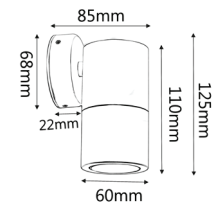

MR16 EXTERIOR WALL PILLAR LIGHTS (316 SS)

PMUDSS

PM1FSS

PM1ASS

PM2ASS

PRODUCT FEATURES

- MR16 exterior wall pillar spot lights
- Input voltage range: 12-24V
- Material: 316 stainless steel
- Lamp holder: MR16 (Max 20W halogen globes)
- Globes not included
- IP rating: IP65
- Remote control gear required

IP65
Rated

2YEAR
Replacement
Warranty

PART NO.	DESCRIPTION	COLOUR	QTY OF GLOBES	WEIGHT (KG)	WIDTH (CM)	CARTON QTY
PMUDSS	PILLAR MR16 UP/DN SS316	316 STAINLESS STEEL	2xMR16	1.10	8.5x9.5x22.5	10
PM1FSS	PILLAR MR16 FIXED SS316	316 STAINLESS STEEL	1xMR16	0.74	8x10x14	25
PM1ASS	PILLAR MR16 S/ADJ SS316	316 STAINLESS STEEL	1xMR16	0.82	8x8x19	25
PM2ASS	PILLAR MR16 D/ADJ SS316	316 STAINLESS STEEL	2xMR16	1.52	12x12x19	10