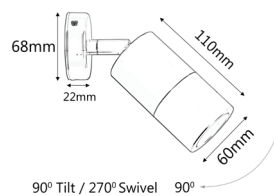

MR16 EXTERIOR WALL PILLAR LIGHTS (316 SS)

PMUDSS

PM1FSS

PM1ASS

PM2ASS

PRODUCT FEATURES

- MR16 exterior wall pillar spot lights
- Input voltage range: 12-24V
- Material: 316 stainless steel
- Lamp holder: MR16 (Max 20W halogen globes)
- Globes not included
- IP rating: IP65
- Remote control gear required

IP65
Rated

2YEAR
Replacement
Warranty

PART NO.	DESCRIPTION	COLOUR	QTY OF GLOBES	WEIGHT (KG)	WIDTH (CM)	CARTON QTY
PMUDSS	PILLAR MR16 UP/DN SS316	316 STAINLESS STEEL	2xMR16	1.10	8.5x9.5x22.5	10
PM1FSS	PILLAR MR16 FIXED SS316	316 STAINLESS STEEL	1xMR16	0.74	8x10x14	25
PM1ASS	PILLAR MR16 S/ADJ SS316	316 STAINLESS STEEL	1xMR16	0.82	8x8x19	25
PM2ASS	PILLAR MR16 D/ADJ SS316	316 STAINLESS STEEL	2xMR16	1.52	12x12x19	10