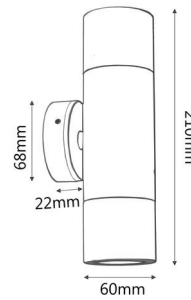

MR16 EXTERIOR WALL PILLAR LIGHTS (316 SS)

PMUDSS

PM1FSS

PM1ASS

PM2ASS

PRODUCT FEATURES

- MR16 exterior wall pillar spot lights
- Input voltage range: 12-24V
- Material: 316 stainless steel
- Lamp holder: MR16 (Max 20W halogen globes)
- Globes not included
- IP rating: IP65
- Remote control gear required

IP65
Rated

2YEAR
Replacement
Warranty

PART NO.	DESCRIPTION	COLOUR	QTY OF GLOBES	WEIGHT (KG)	WIDTH (CM)	CARTON QTY
PMUDSS	PILLAR MR16 UP/DN SS316	316 STAINLESS STEEL	2xMR16	1.10	8.5x9.5x22.5	10
PM1FSS	PILLAR MR16 FIXED SS316	316 STAINLESS STEEL	1xMR16	0.74	8x10x14	25
PM1ASS	PILLAR MR16 S/ADJ SS316	316 STAINLESS STEEL	1xMR16	0.82	8x8x19	25
PM2ASS	PILLAR MR16 D/ADJ SS316	316 STAINLESS STEEL	2xMR16	1.52	12x12x19	10