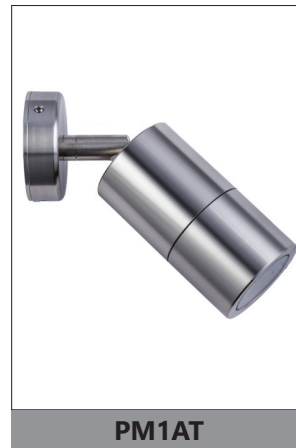

# MR16 EXTERIOR WALL PILLAR LIGHTS (Titanium)

PMUDT

PM1FT

PM1AT

PM2AT

## PRODUCT FEATURES

- MR16 exterior wall pillar spot lights
- Input voltage range: 12-24V
- Material: anodized aluminium
- Colour: titanium
- Lamp holder: MR16 (Max 20W halogen globes)
- Globes not included
- IP rating: IP65
- Remote control gear required