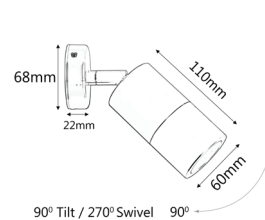

## PRODUCT FEATURES

- MR16 exterior wall pillar spot lights
- Input voltage range: 12-24V
- Material: anodized aluminium
- Colour: titanium
- Lamp holder: MR16 (Max 20W halogen globes)
- Globes not included
- IP rating: IP65
- Remote control gear required

**IP65**  
Rated

**2YEAR**  
Replacement  
Warranty

PART NO.	DESCRIPTION	COLOUR	QTY OF GLOBES	WEIGHT (KG)	BOX (CM)	CARTON QTY
PMUDT	WALL MR16 PILLAR UP/DN TITANIUM	TITANIUM	2xMR16	0.58	8.5x9.5x22.5	25
PM1FT	WALL MR16 PILLAR FIXED TITANIUM	TITANIUM	1xMR16	0.39	8x10x14	25
PM1AT	WALL MR16 PILLAR S/ADJ TITANIUM	TITANIUM	1xMR16	0.42	8x8x19	25
PM2AT	WALL MR16 PILLAR D/ADJ RND BASE TITANIUM	TITANIUM	2xMR16	0.80	12x12x19	10