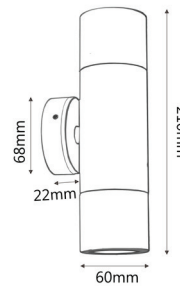

## PRODUCT FEATURES

- MR16 exterior wall pillar spot lights
- Input voltage range: 12-24V
- Material: anodized aluminium
- Colour: titanium
- Lamp holder: MR16 (Max 20W halogen globes)
- Globes not included
- IP rating: IP65
- Remote control gear required

**IP65**  
Rated

**2YEAR**  
Replacement  
Warranty

PART NO.	DESCRIPTION	COLOUR	QTY OF GLOBES	WEIGHT (KG)	BOX (CM)	CARTON QTY
PMUDT	WALL MR16 PILLAR UP/DN TITANIUM	TITANIUM	2xMR16	0.58	8.5x9.5x22.5	25
PM1FT	WALL MR16 PILLAR FIXED TITANIUM	TITANIUM	1xMR16	0.39	8x10x14	25
PM1AT	WALL MR16 PILLAR S/ADJ TITANIUM	TITANIUM	1xMR16	0.42	8x8x19	25
PM2AT	WALL MR16 PILLAR D/ADJ RND BASE TITANIUM	TITANIUM	2xMR16	0.80	12x12x19	10