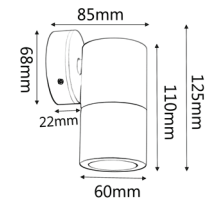

## PRODUCT FEATURES

- MR16 exterior wall pillar spot lights
- Input voltage range: 12-24V
- Material: anodized aluminium
- Colour: titanium
- Lamp holder: MR16 (Max 20W halogen globes)
- Globes not included
- IP rating: IP65
- Remote control gear required

**IP65**  
Rated

**2YEAR**  
Replacement  
Warranty

PART NO.	DESCRIPTION	COLOUR	QTY OF GLOBES	WEIGHT (KG)	BOX (CM)	CARTON QTY
PMUDT	WALL MR16 PILLAR UP/DN TITANIUM	TITANIUM	2xMR16	0.58	8.5x9.5x22.5	25
PM1FT	WALL MR16 PILLAR FIXED TITANIUM	TITANIUM	1xMR16	0.39	8x10x14	25
PM1AT	WALL MR16 PILLAR S/ADJ TITANIUM	TITANIUM	1xMR16	0.42	8x8x19	25
PM2AT	WALL MR16 PILLAR D/ADJ RND BASE TITANIUM	TITANIUM	2xMR16	0.80	12x12x19	10