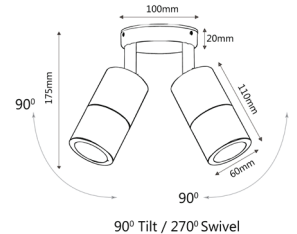

## PRODUCT FEATURES

- MR16 exterior wall pillar spot lights
- Input voltage range: 12-24V
- Material: anodized aluminium
- Colour: titanium
- Lamp holder: MR16 (Max 20W halogen globes)
- Globes not included
- IP rating: IP65
- Remote control gear required

**IP65**  
Rated

**2YEAR**  
Replacement  
Warranty

PART NO.	DESCRIPTION	COLOUR	QTY OF GLOBES	WEIGHT (KG)	BOX (CM)	CARTON QTY
PMUDT	WALL MR16 PILLAR UP/DN TITANIUM	TITANIUM	2xMR16	0.58	8.5x9.5x22.5	25
PM1FT	WALL MR16 PILLAR FIXED TITANIUM	TITANIUM	1xMR16	0.39	8x10x14	25
PM1AT	WALL MR16 PILLAR S/ADJ TITANIUM	TITANIUM	1xMR16	0.42	8x8x19	25
PM2AT	WALL MR16 PILLAR D/ADJ RND BASE TITANIUM	TITANIUM	2xMR16	0.80	12x12x19	10