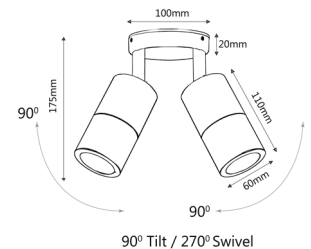

MR16 EXTERIOR WALL PILLAR LIGHTS (Black)

PRODUCT FEATURES

- MR16 exterior wall pillar spot lights
- Input voltage range: 12-24V
- Material: black powder coated aluminium
- Lamp holder: MR16 (Max 20W halogen globes)
- Globes not included
- IP rating: IP65
- Remote control gear required

IP65
Rated

2YEAR
Replacement
Warranty

PART NO.	DESCRIPTION	COLOUR	QTY OF GLOBES	WEIGHT (KG)	BOX (CM)	CARTON QTY
PMUDBL	PILLAR MR16 UP/DN Aluminium BLK	POWDER COATED BLK	2xMR16	0.58	8.5x9.5x22.5	25
PM1FBL	PILLAR MR16 FIXED Aluminium BLK	POWDER COATED BLK	1xMR16	0.39	8x10x14	25
PM1ABL	PILLAR MR16 S/ADJ Aluminium BLK	POWDER COATED BLK	1xMR16	0.42	8x8x19	25
PM2ABL	PILLAR MR16 D/ADJ Aluminium BLK	POWDER COATED BLK	2xMR16	0.80	12x12x19	10