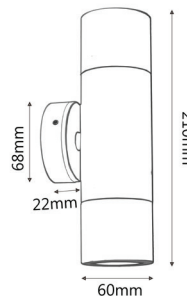

MR16 EXTERIOR WALL PILLAR LIGHTS (Black)

PRODUCT FEATURES

- MR16 exterior wall pillar spot lights
- Input voltage range: 12-24V
- Material: black powder coated aluminium
- Lamp holder: MR16 (Max 20W halogen globes)
- Globes not included
- IP rating: IP65
- Remote control gear required

IP65
Rated

2YEAR
Replacement
Warranty

PART NO.	DESCRIPTION	COLOUR	QTY OF GLOBES	WEIGHT (KG)	BOX (CM)	CARTON QTY
PMUDBL	PILLAR MR16 UP/DN Aluminium BLK	POWDER COATED BLK	2xMR16	0.58	8.5x9.5x22.5	25
PM1FBL	PILLAR MR16 FIXED Aluminium BLK	POWDER COATED BLK	1xMR16	0.39	8x10x14	25
PM1ABL	PILLAR MR16 S/ADJ Aluminium BLK	POWDER COATED BLK	1xMR16	0.42	8x8x19	25
PM2ABL	PILLAR MR16 D/ADJ Aluminium BLK	POWDER COATED BLK	2xMR16	0.80	12x12x19	10