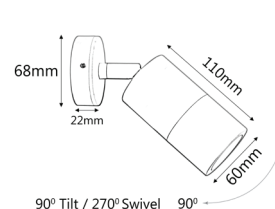

MR16 EXTERIOR WALL PILLAR LIGHTS (Black)

PRODUCT FEATURES

- MR16 exterior wall pillar spot lights
- Input voltage range: 12-24V
- Material: black powder coated aluminium
- Lamp holder: MR16 (Max 20W halogen globes)
- Globes not included
- IP rating: IP65
- Remote control gear required

IP65
Rated

2YEAR
Replacement
Warranty

PART NO.	DESCRIPTION	COLOUR	QTY OF GLOBES	WEIGHT (KG)	BOX (CM)	CARTON QTY
PMUDBL	PILLAR MR16 UP/DN Aluminium BLK	POWDER COATED BLK	2xMR16	0.58	8.5x9.5x22.5	25
PM1FBL	PILLAR MR16 FIXED Aluminium BLK	POWDER COATED BLK	1xMR16	0.39	8x10x14	25
PM1ABL	PILLAR MR16 S/ADJ Aluminium BLK	POWDER COATED BLK	1xMR16	0.42	8x8x19	25
PM2ABL	PILLAR MR16 D/ADJ Aluminium BLK	POWDER COATED BLK	2xMR16	0.80	12x12x19	10