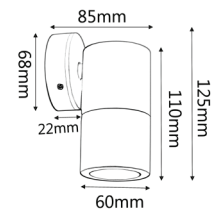

MR16 EXTERIOR WALL PILLAR LIGHTS (Black)

PRODUCT FEATURES

- MR16 exterior wall pillar spot lights
- Input voltage range: 12-24V
- Material: black powder coated aluminium
- Lamp holder: MR16 (Max 20W halogen globes)
- Globes not included
- IP rating: IP65
- Remote control gear required

IP65
Rated

2YEAR
Replacement
Warranty

PART NO.	DESCRIPTION	COLOUR	QTY OF GLOBES	WEIGHT (KG)	BOX (CM)	CARTON QTY
PMUDBL	PILLAR MR16 UP/DN Aluminium BLK	POWDER COATED BLK	2xMR16	0.58	8.5x9.5x22.5	25
PM1FBL	PILLAR MR16 FIXED Aluminium BLK	POWDER COATED BLK	1xMR16	0.39	8x10x14	25
PM1ABL	PILLAR MR16 S/ADJ Aluminium BLK	POWDER COATED BLK	1xMR16	0.42	8x8x19	25
PM2ABL	PILLAR MR16 D/ADJ Aluminium BLK	POWDER COATED BLK	2xMR16	0.80	12x12x19	10