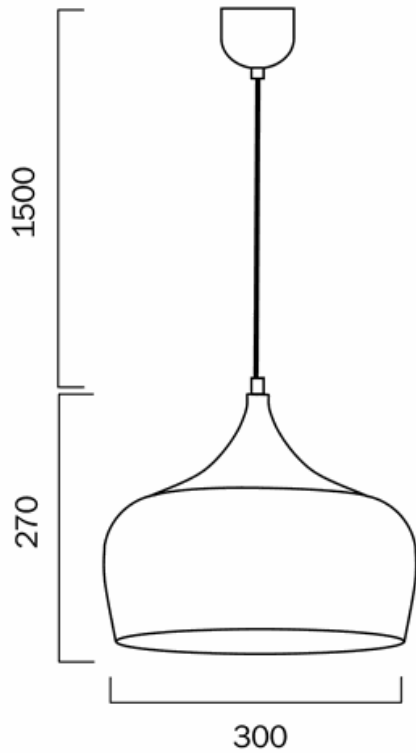

Overview

Family name	Polk
Item Type	Pendants (PE)
Mounting	Surface
Shade Shape	Bell
Suspension Type	Cable

Color / Material

Fixture Material	Metal
Shade Colour	Bronze
Shade Material	Metal

Size

Fixture Diameter (cm)	30.0
Fixture Height (cm)	27.0
Canopy Diameter (cm)	10.0
Canopy Projection (cm)	9.0
Suspension Length (cm)	150.0

Specification

Voltage Input	240V
Wattage (max)	25
Wattage	40W
Globe Type	E27
Globe / Light Source qty	1
Globe / Light Source included	No
Dimmable	Globe dependant
IP rating	IP20
Approvals	AS/NZS 60598.1.2003
Assembly Required	Yes
Installation Required	Yes (by Licensed Electrician only)
Warranty	3

Barcode

GTIN	9329501057018
-------------	---------------

Pricing

PRICE - RRP incGST	145.0
---------------------------	-------

Image -dimensions

Telbix.