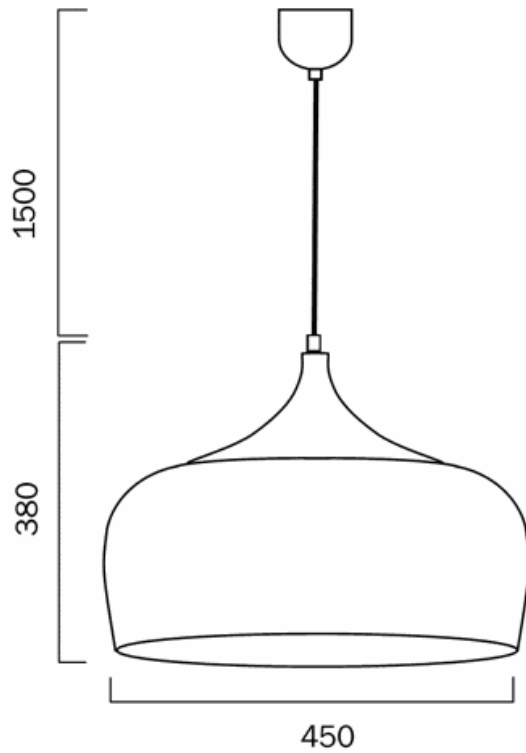

Overview

Family name	Polk
Item Type	Pendants (PE)
Mounting	Surface
Shade Shape	Bell
Suspension Type	Cable

Color / Material

Fixture Material	Metal
Shade Colour	Black
Shade Material	Metal

Size

Fixture Diameter (cm)	45.0
Fixture Height (cm)	33.0
Canopy Diameter (cm)	10.0
Canopy Projection (cm)	9.0
Suspension Length (cm)	150.0

Specification

Voltage Input	240V
Wattage (max)	40
Wattage	40W
Globe Type	E27
Globe / Light Source qty	1
Globe / Light Source included	No
Dimmable	Globe dependant
IP rating	IP20
Approvals	AS/NZS 60598.1.2003
Assembly Required	Yes
Installation Required	Yes (by Licensed Electrician only)
Warranty	3

Barcode

GTIN	9329501057056
-------------	---------------

Pricing

PRICE - RRP incGST	339.0
---------------------------	-------

Image -dimensions

Telbix.