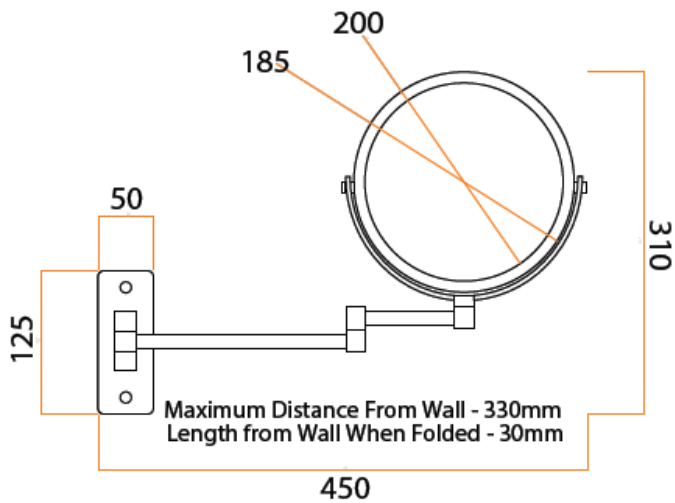

Ablaze Non-Lit Magnifying Mirrors

Stock Code	Finish	Type
R16SM	Chrome Plated	Wall Mounted