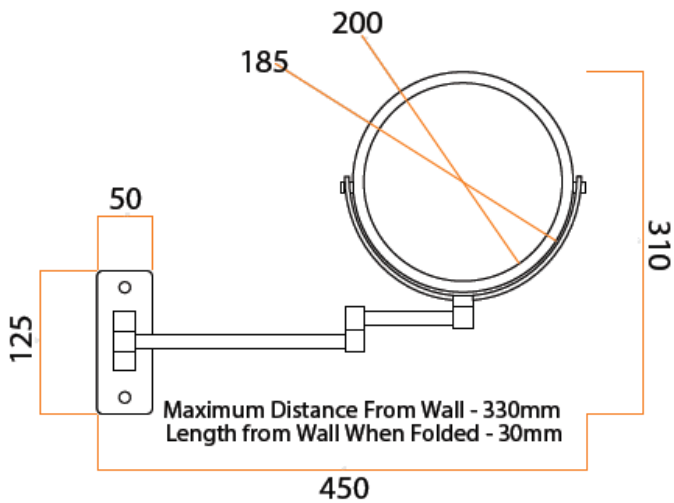

Ablaze Non-Lit Magnifying Mirrors

Stock Code	Finish	Type
R18SM	Chrome Plated	Wall Mounted