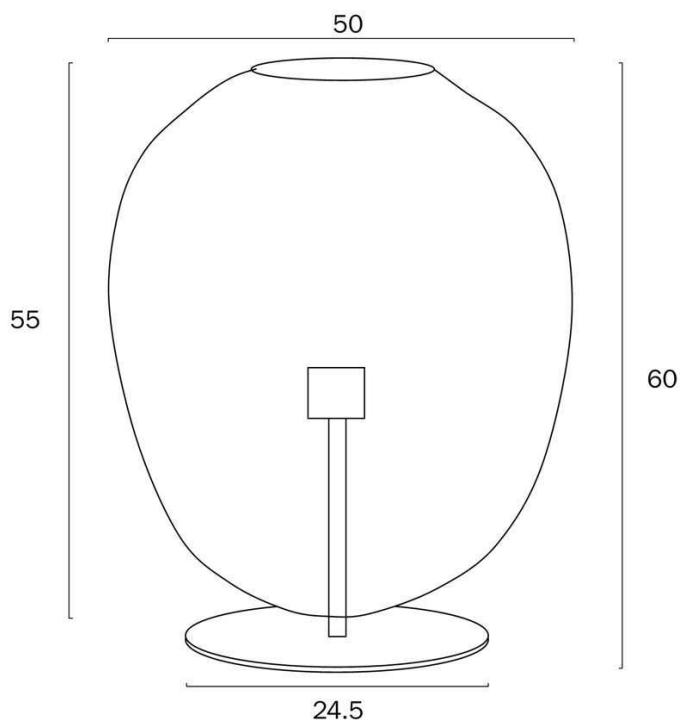

Size

Fixture Diameter (cm)	50.0
Fixture Height (cm)	60.0
Base Diameter (cm)	24.5
Base Height (cm)	21.8
Shade Diameter (cm)	50.0
Shade Height (cm)	55.0
Height Adjustable?	No
Cable Length (cm)	186 (30+Inline Switch+150)

Barcode

GTIN 9329501065228

Image -dimensions

Note: Dimensions are only a guide and may vary due to manufacturing variations.