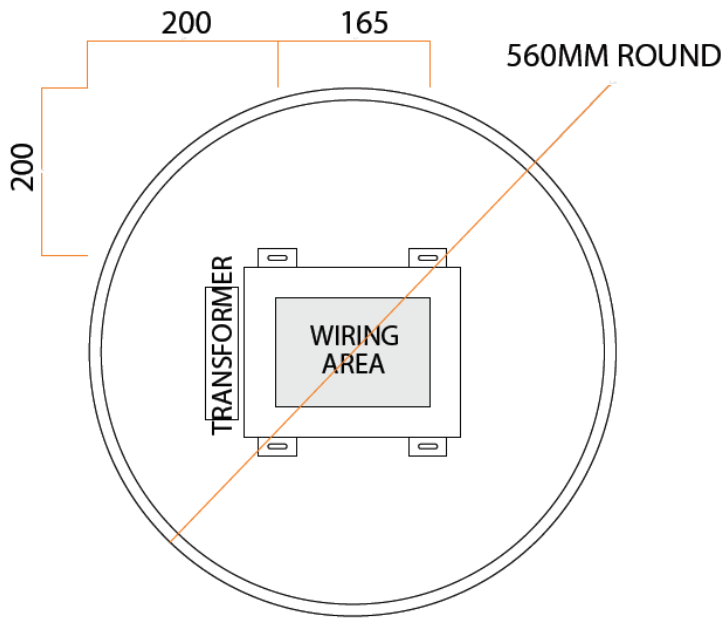

Ablaze Premium Back-lit Mirrors

Stock Code	Light	Size (mm)	Output (W)
RB610W	Warm	610 ø x D45	18 Watts