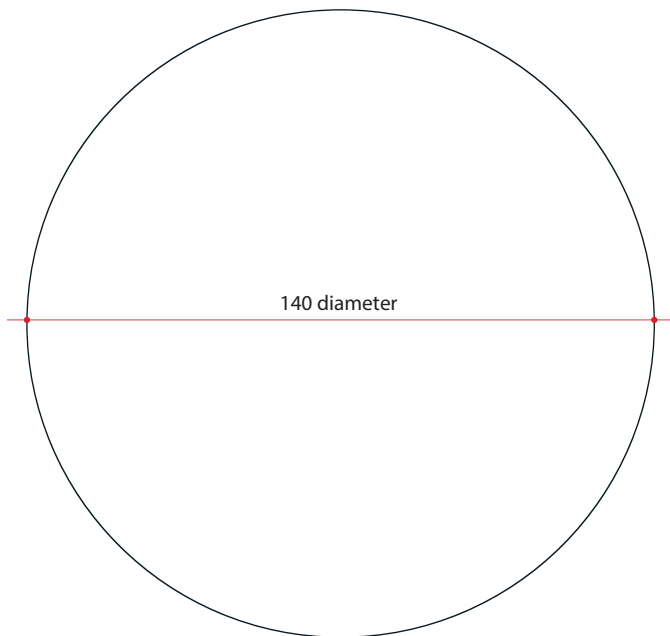

### 3x Magnification Mirror

Note: All dimensions are in millimetres (mm)

Stock Code	Mirror Size (mm)	Magnetic Strip Size (mm)	Shape	Mounting
RM1403M	140mm	140mm x 400mm x 1mm	Round	Magnetic

One year warranty